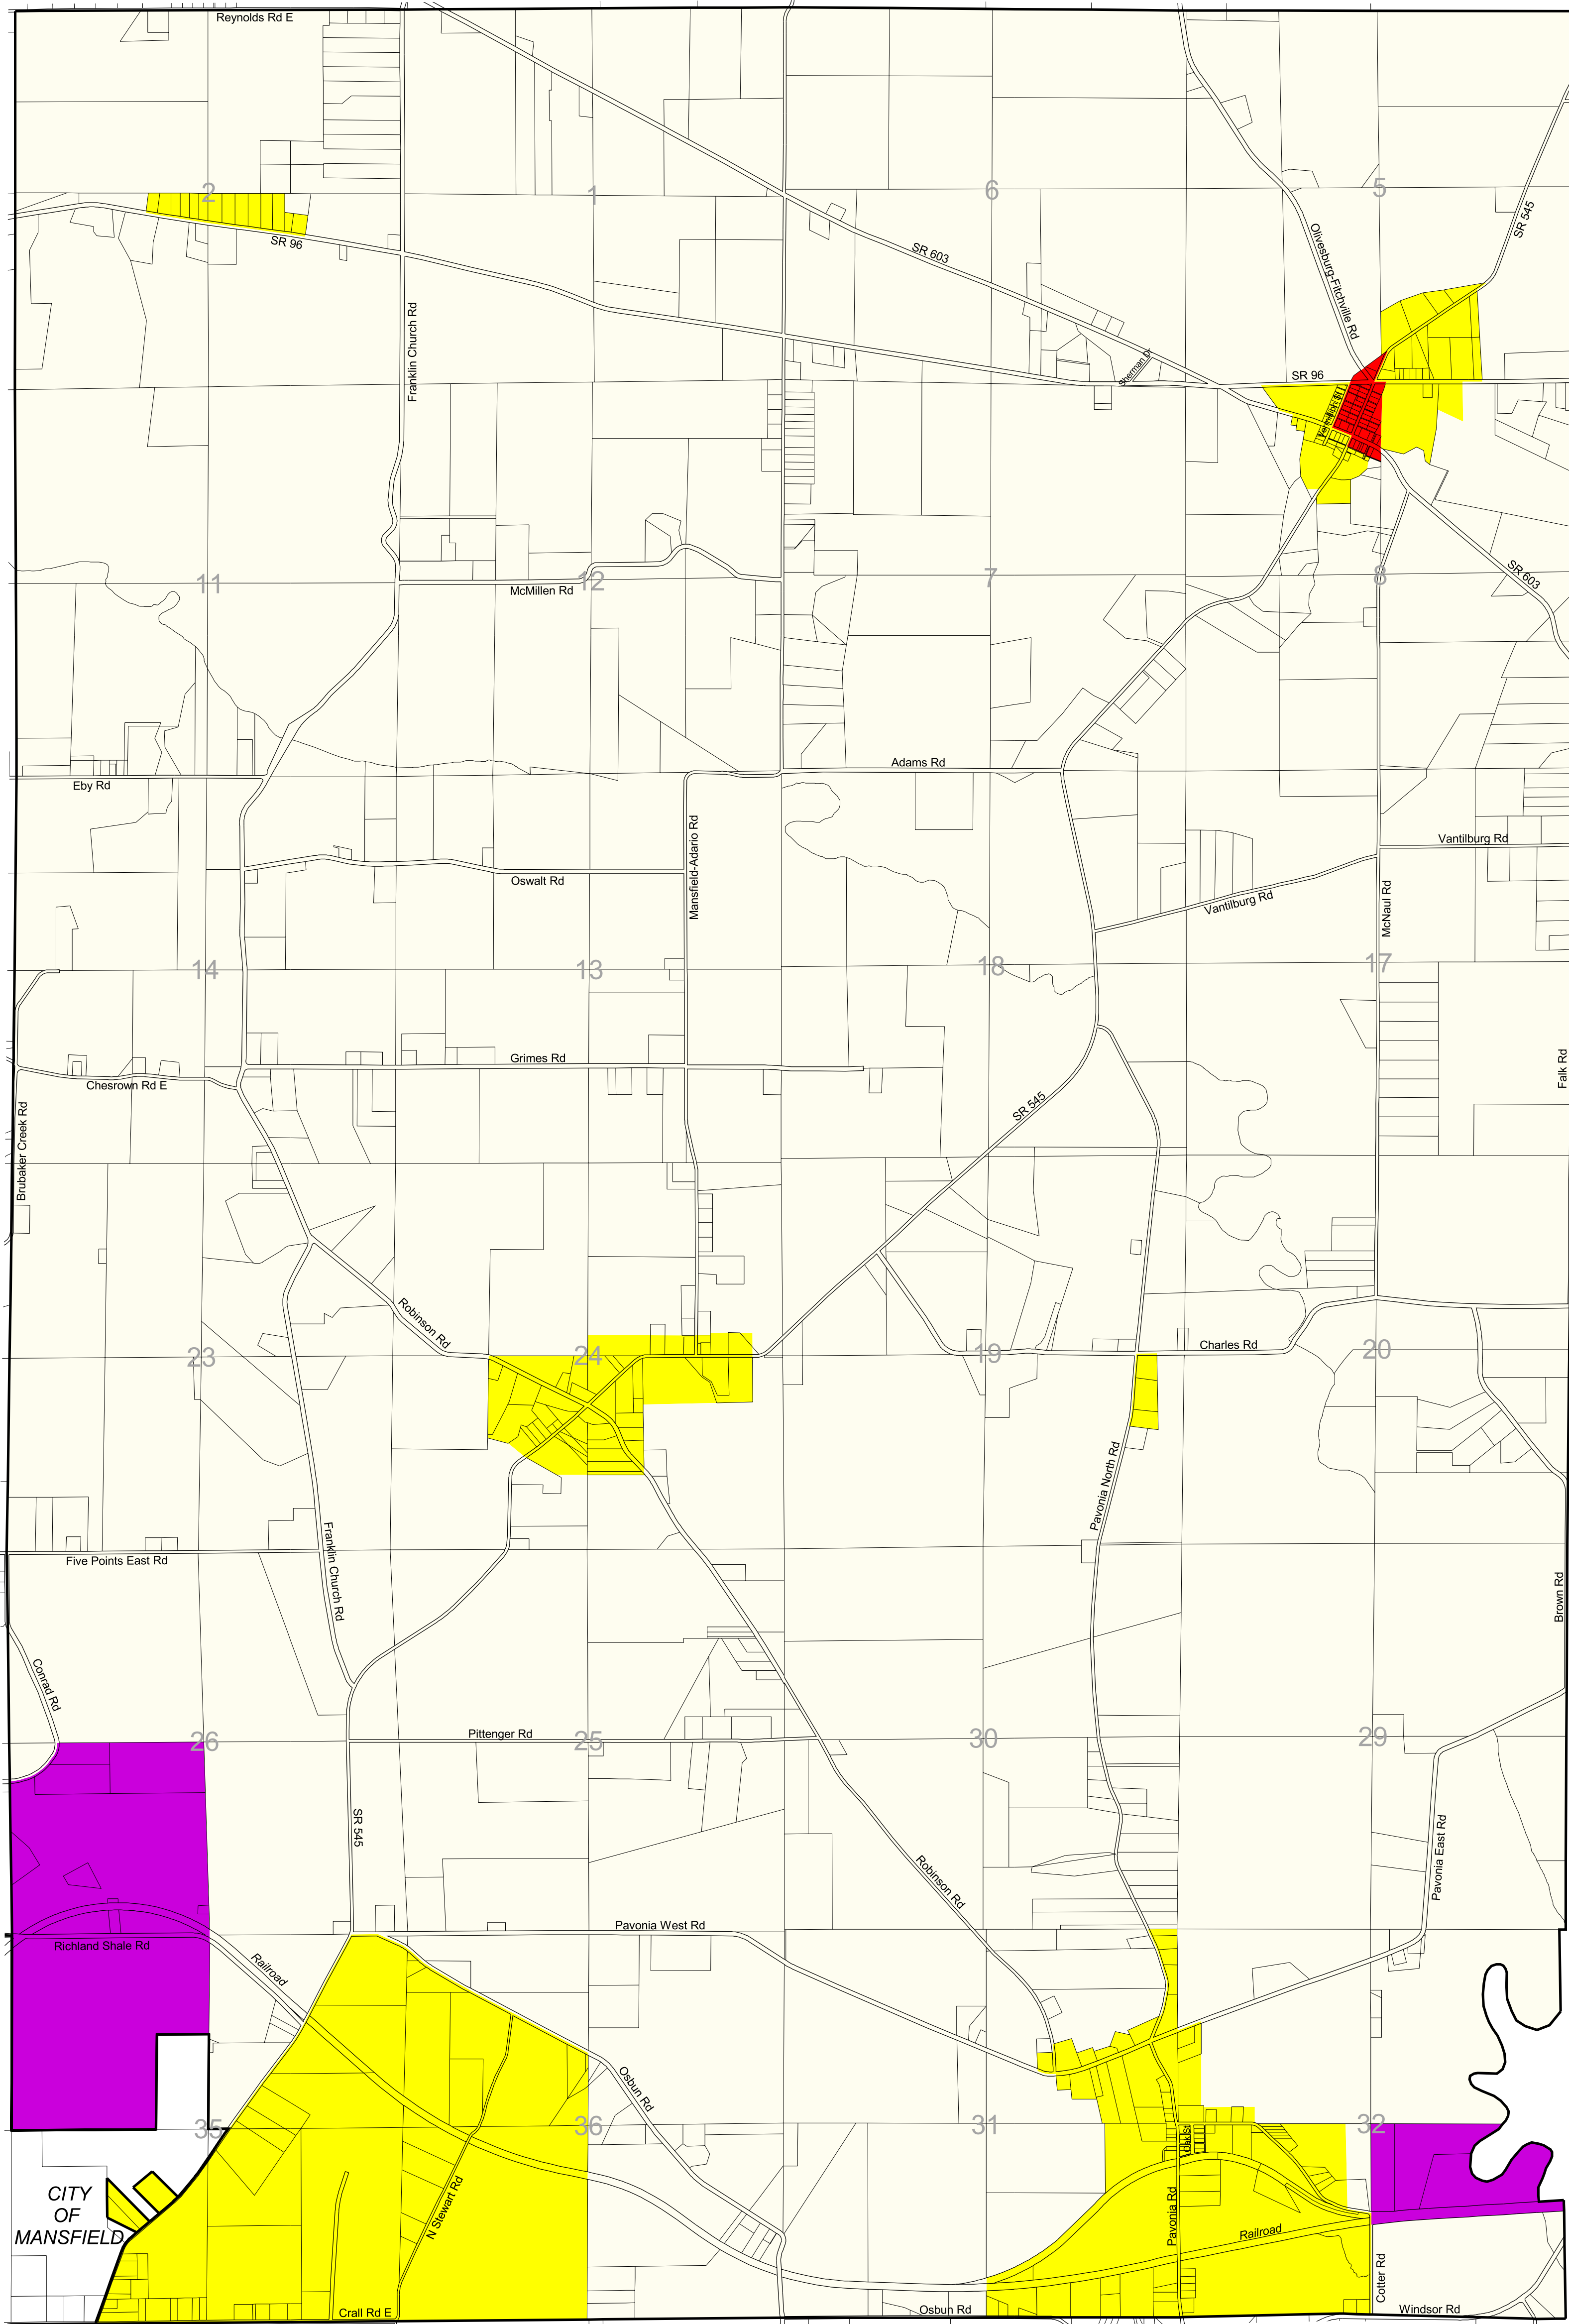

ZONING DISTRICT MAP TOWNSHIP OF WELLER

Richland County, Ohio

SCALE 4" = 1 MILE

WELLER TOWNSHIP TRUSTEES

/S/ Dale R. Hult
Dale R. Hult

/S/ Thomas B. Oswalt
Thomas B. Oswalt

/S/ Roger E. Fulk
Roger E. Fulk

ATTEST:

/S/ Deborah Spoerr
Deborah Spoerr
Township Clerk

LEGEND

- RR RURAL RESIDENTIAL DISTRICT
- R-1 RESIDENTIAL DISTRICT
- B-1 BUSINESS DISTRICT
- I-1 INDUSTRIAL DISTRICT

On the below date(s), by official action of the Township Trustees, the following changes were made: