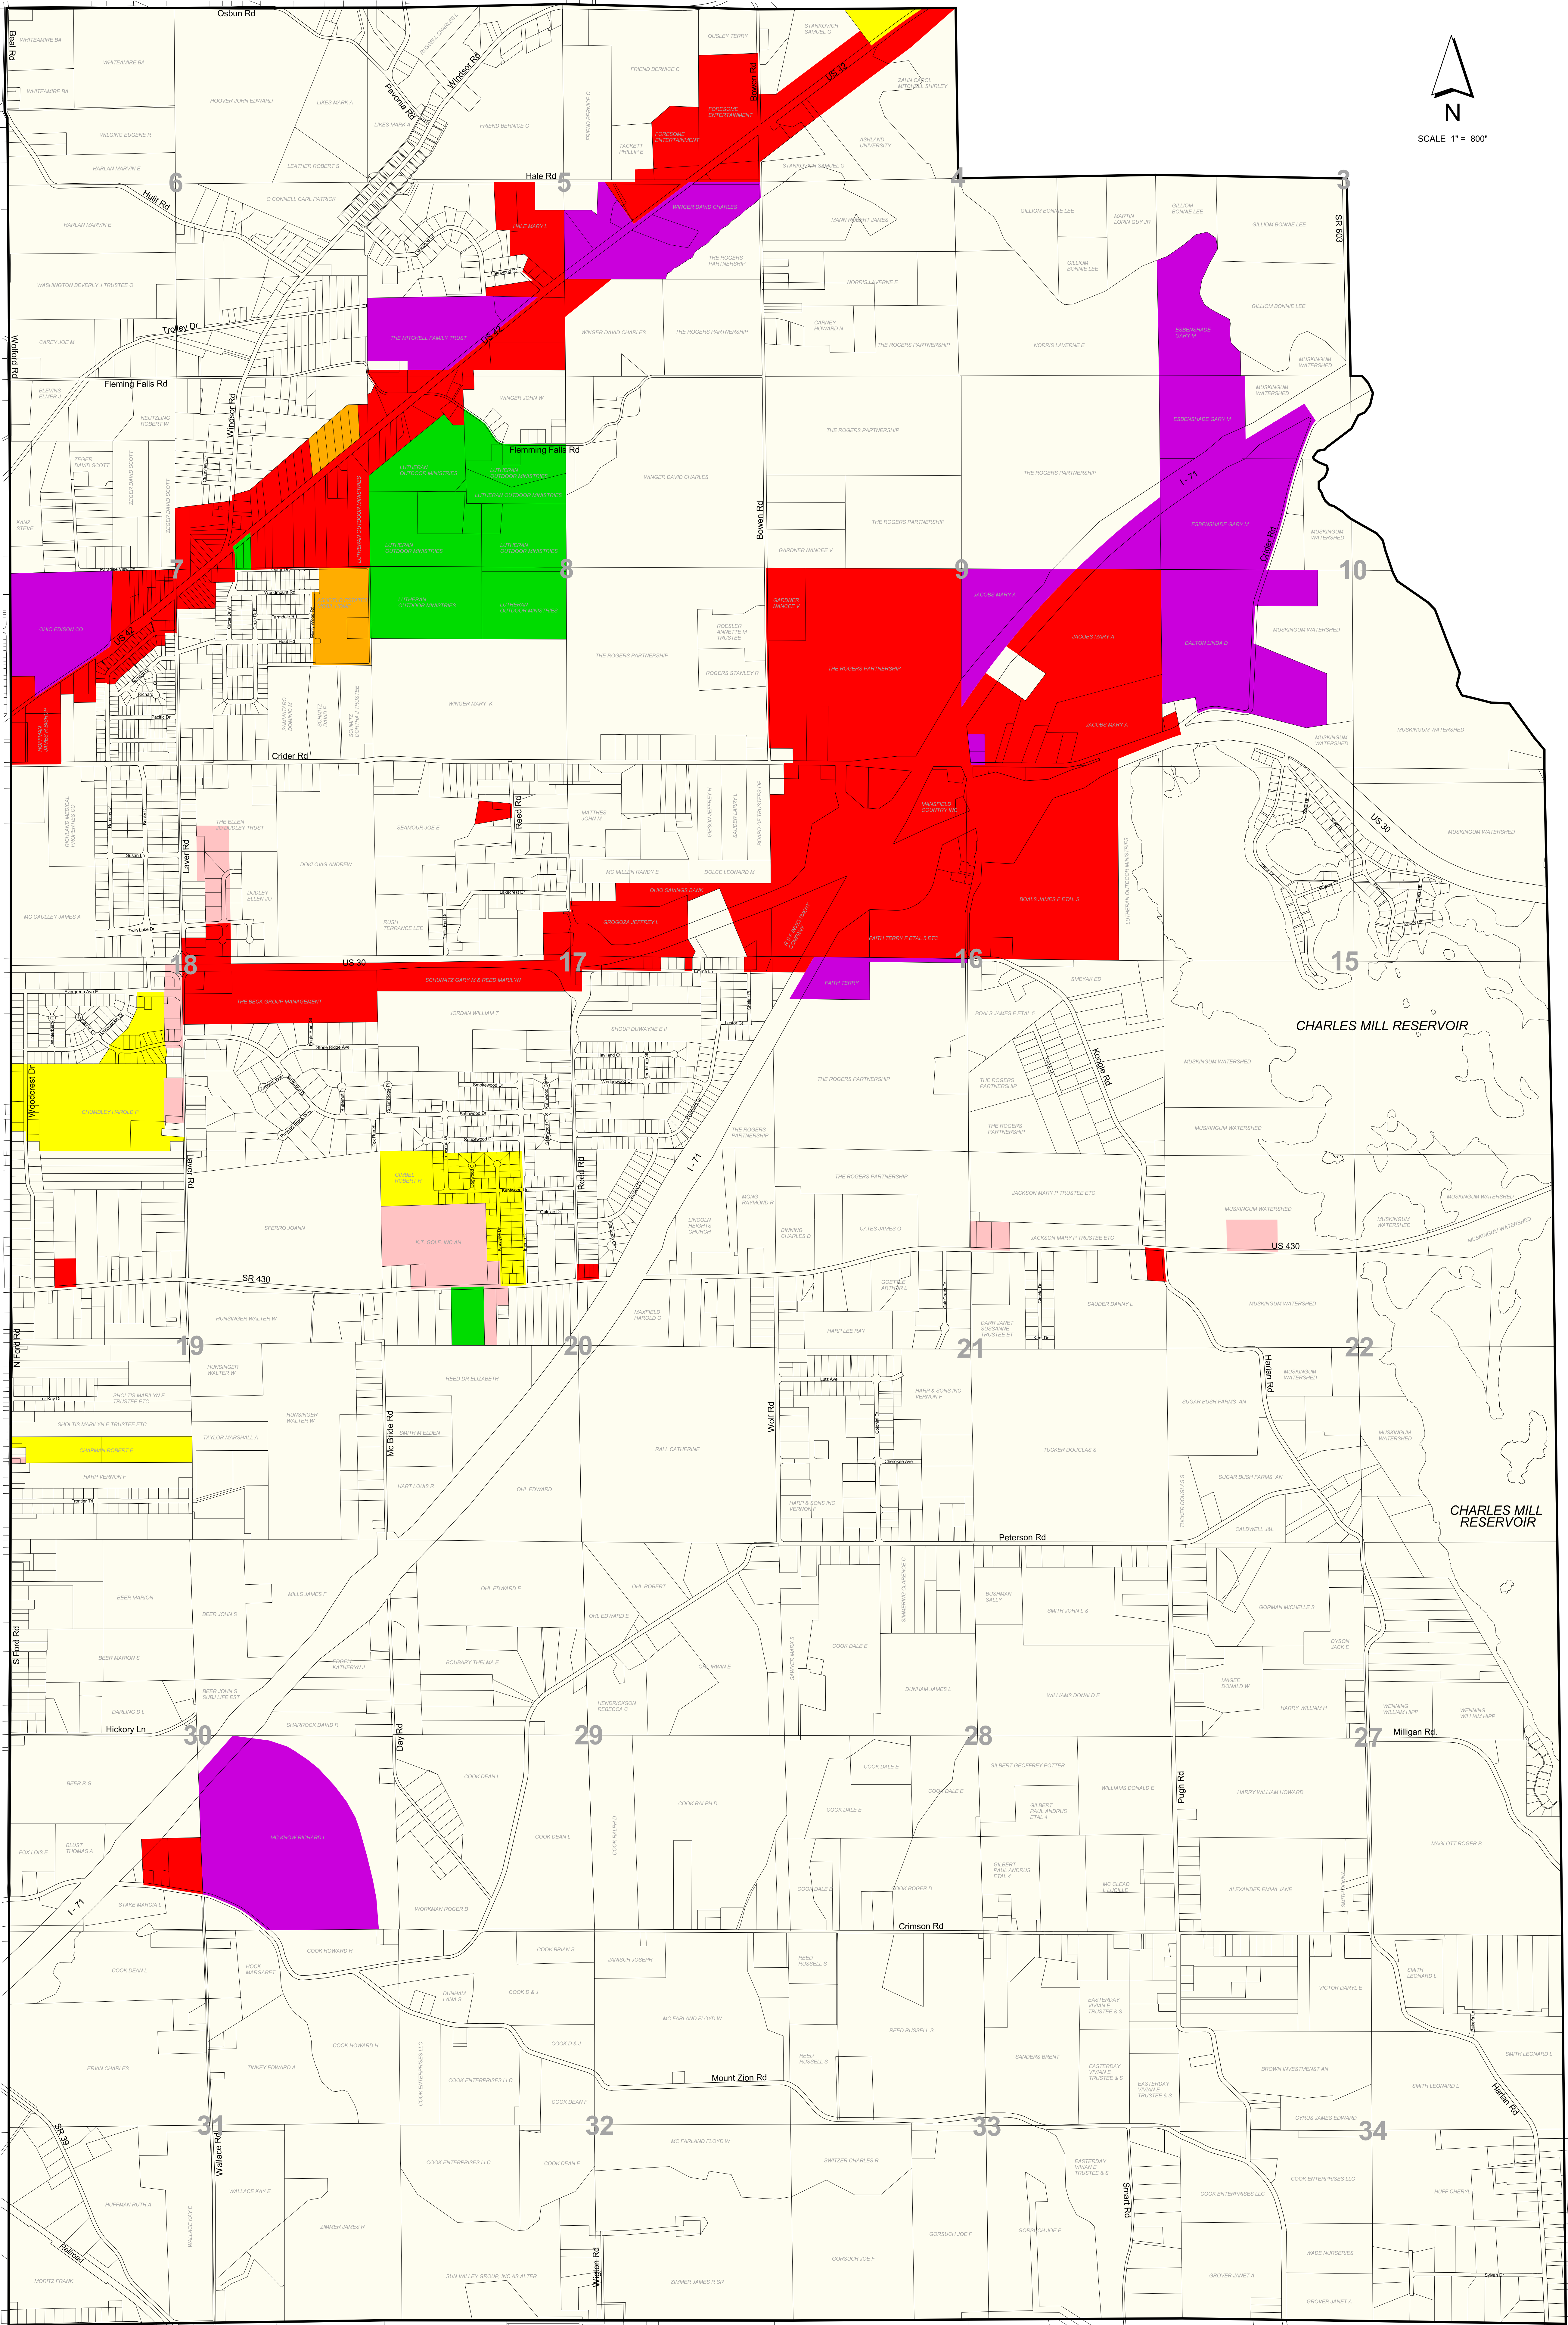

MIFFLIN TOWNSHIP ZONING MAP

Richland County, Ohio

MIFFLIN TOWNSHIP TRUSTEES

/s/ Roger D. Cook
Roger D. Cook
/s/ Russell S. Reed
Russell S. Reed
/s/ John Jacholnycky
John Jacholnycky

ATTEST:

LEGEND

- R-1 RESIDENTIAL
- R-2 RESIDENTIAL
- MH MOBILE HOME
- B-1 BUSINESS
- B-2 BUSINESS
- INDUSTRIAL
- RECREATION
- MIFFLIN TOWNSHIP BOUNDARY

On the below date(s), by official action of the Township Trustees, the following changes were made:
March 21, 2006
June 22, 2010
August 17, 2010