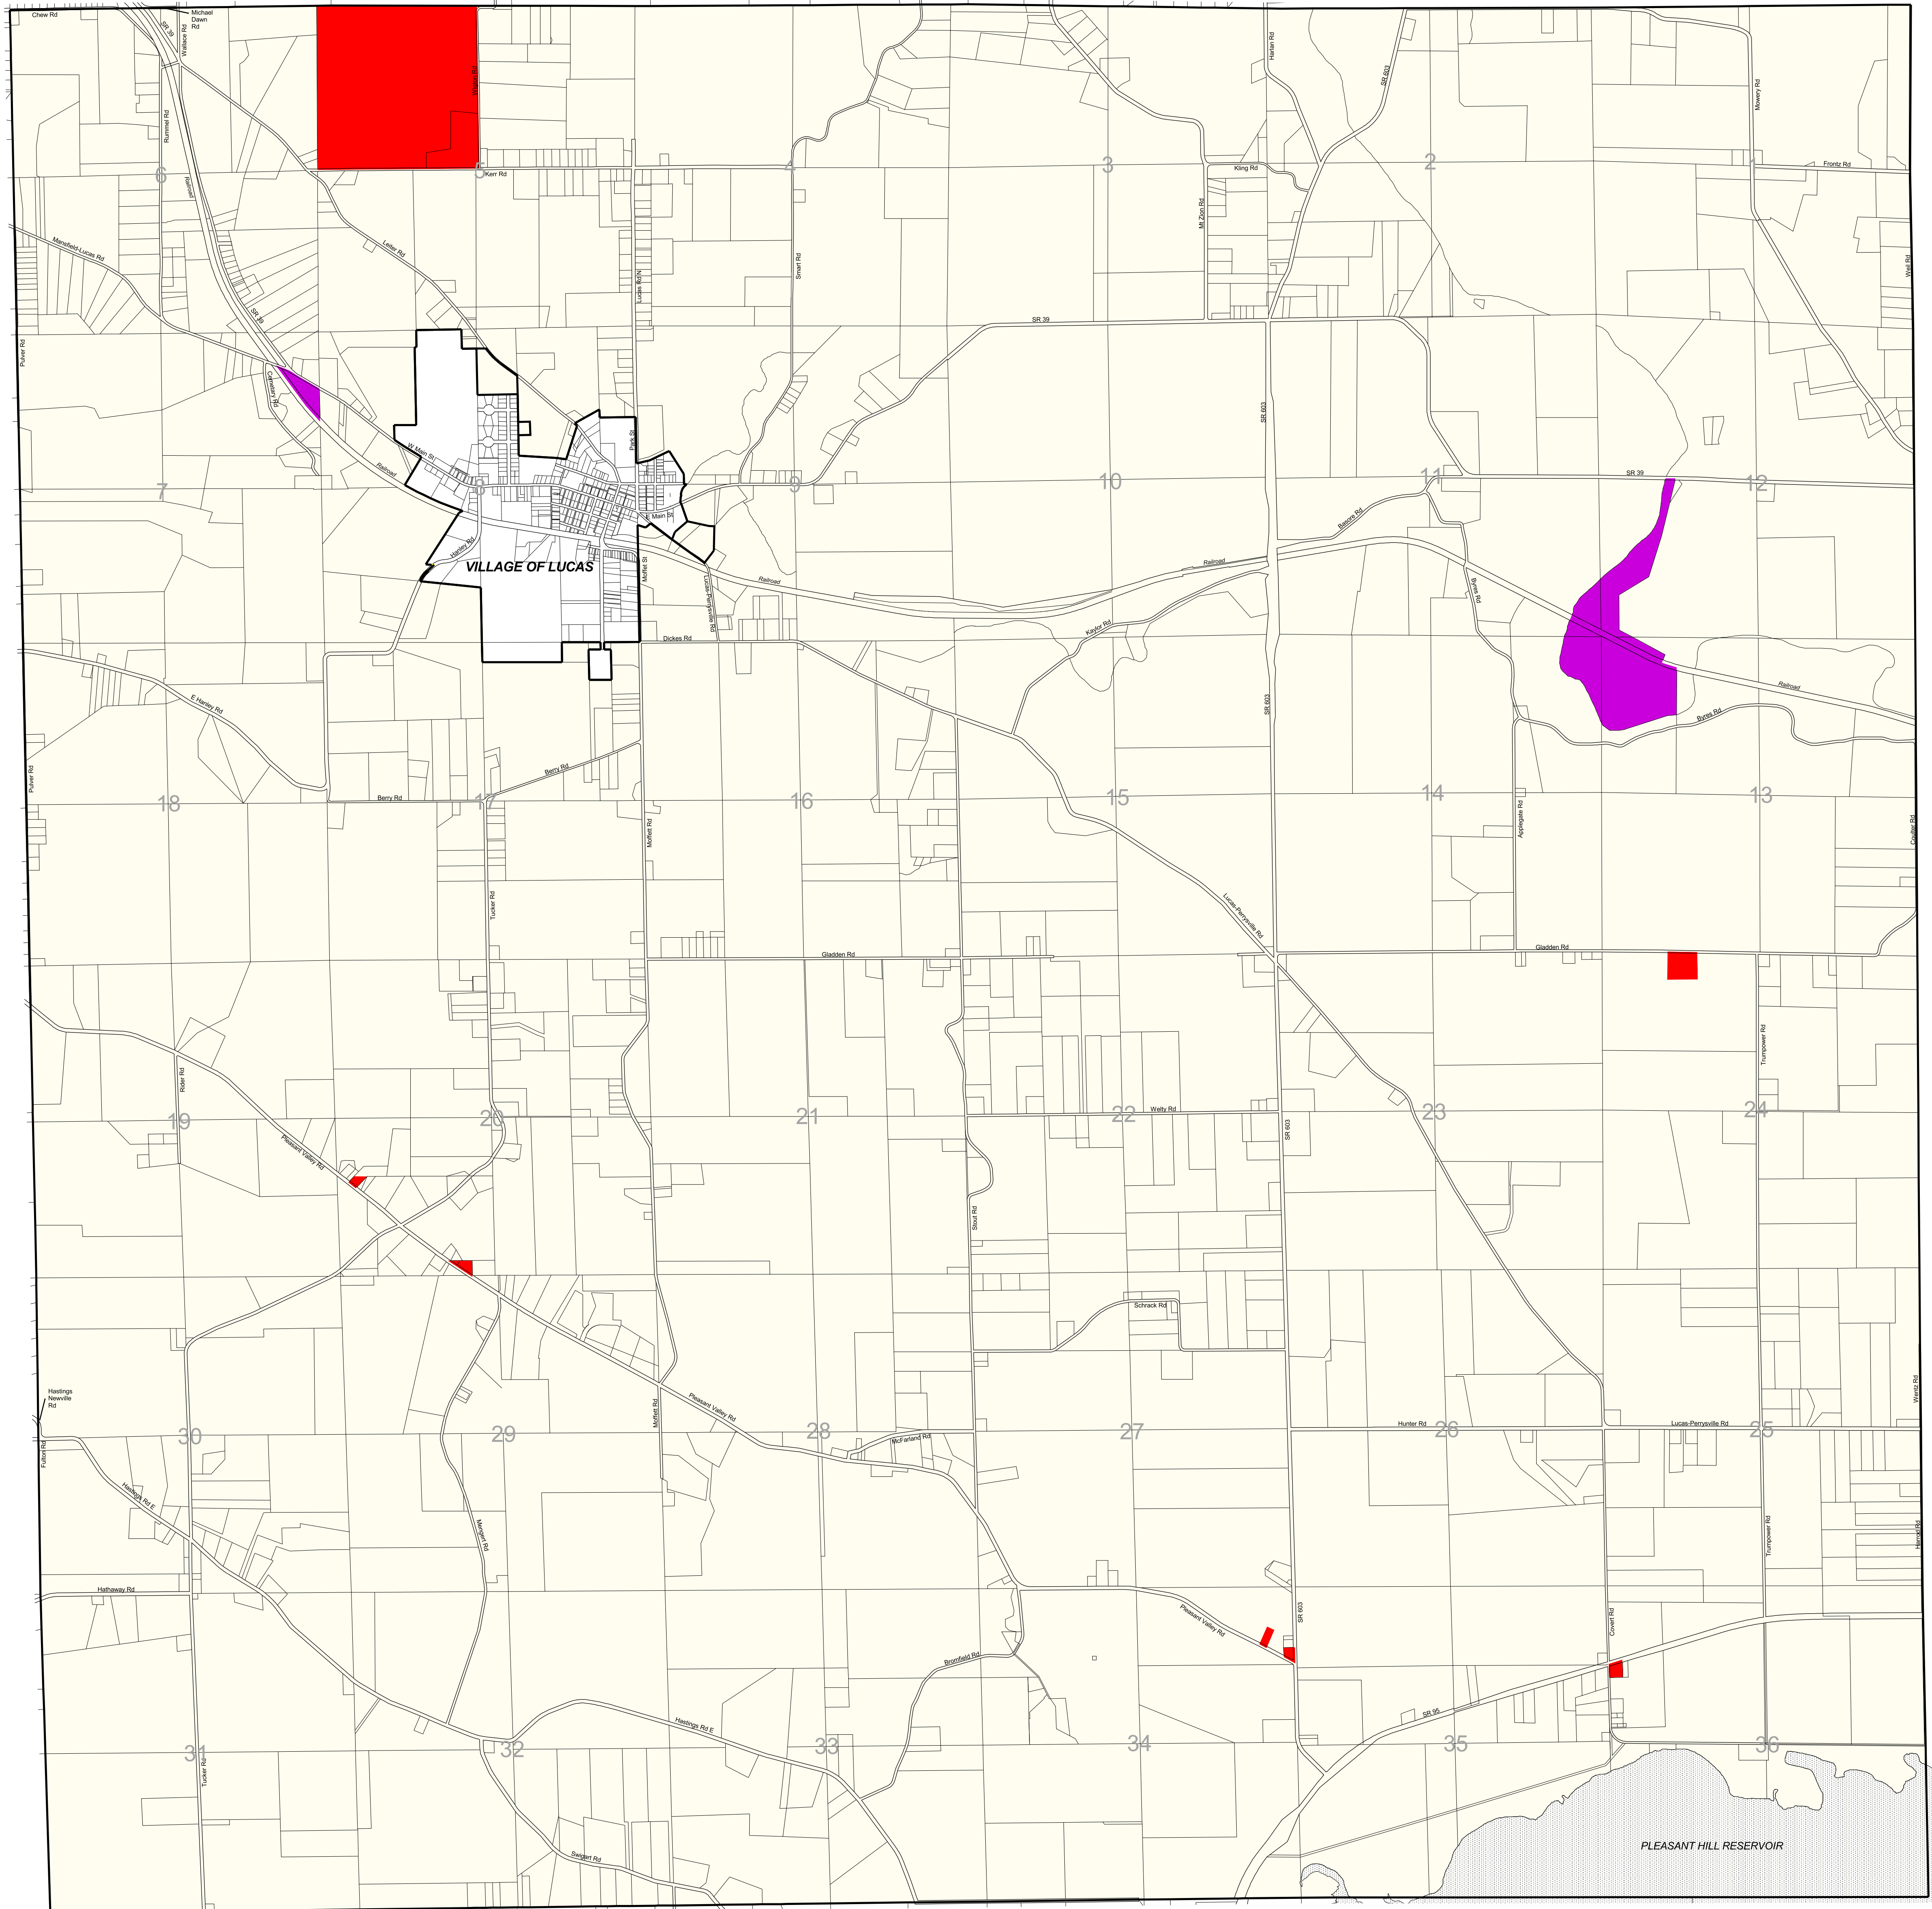

ZONING DISTRICT MAP TOWNSHIP OF MONROE

Richland County, Ohio

SCALE 4" = 1 MILE

MONROE TOWNSHIP TRUSTEES

/s/ Roger B. Maglott
Roger B. Maglott

/s/ Tom A. McFarland
Tom A. McFarland

/s/ William A. Spohn
William A. Spohn

ATTEST:

Merle D. Fulton
Township Clerk

LEGEND

- R RESIDENTIAL DISTRICT
- B BUSINESS DISTRICT
- I INDUSTRIAL DISTRICT