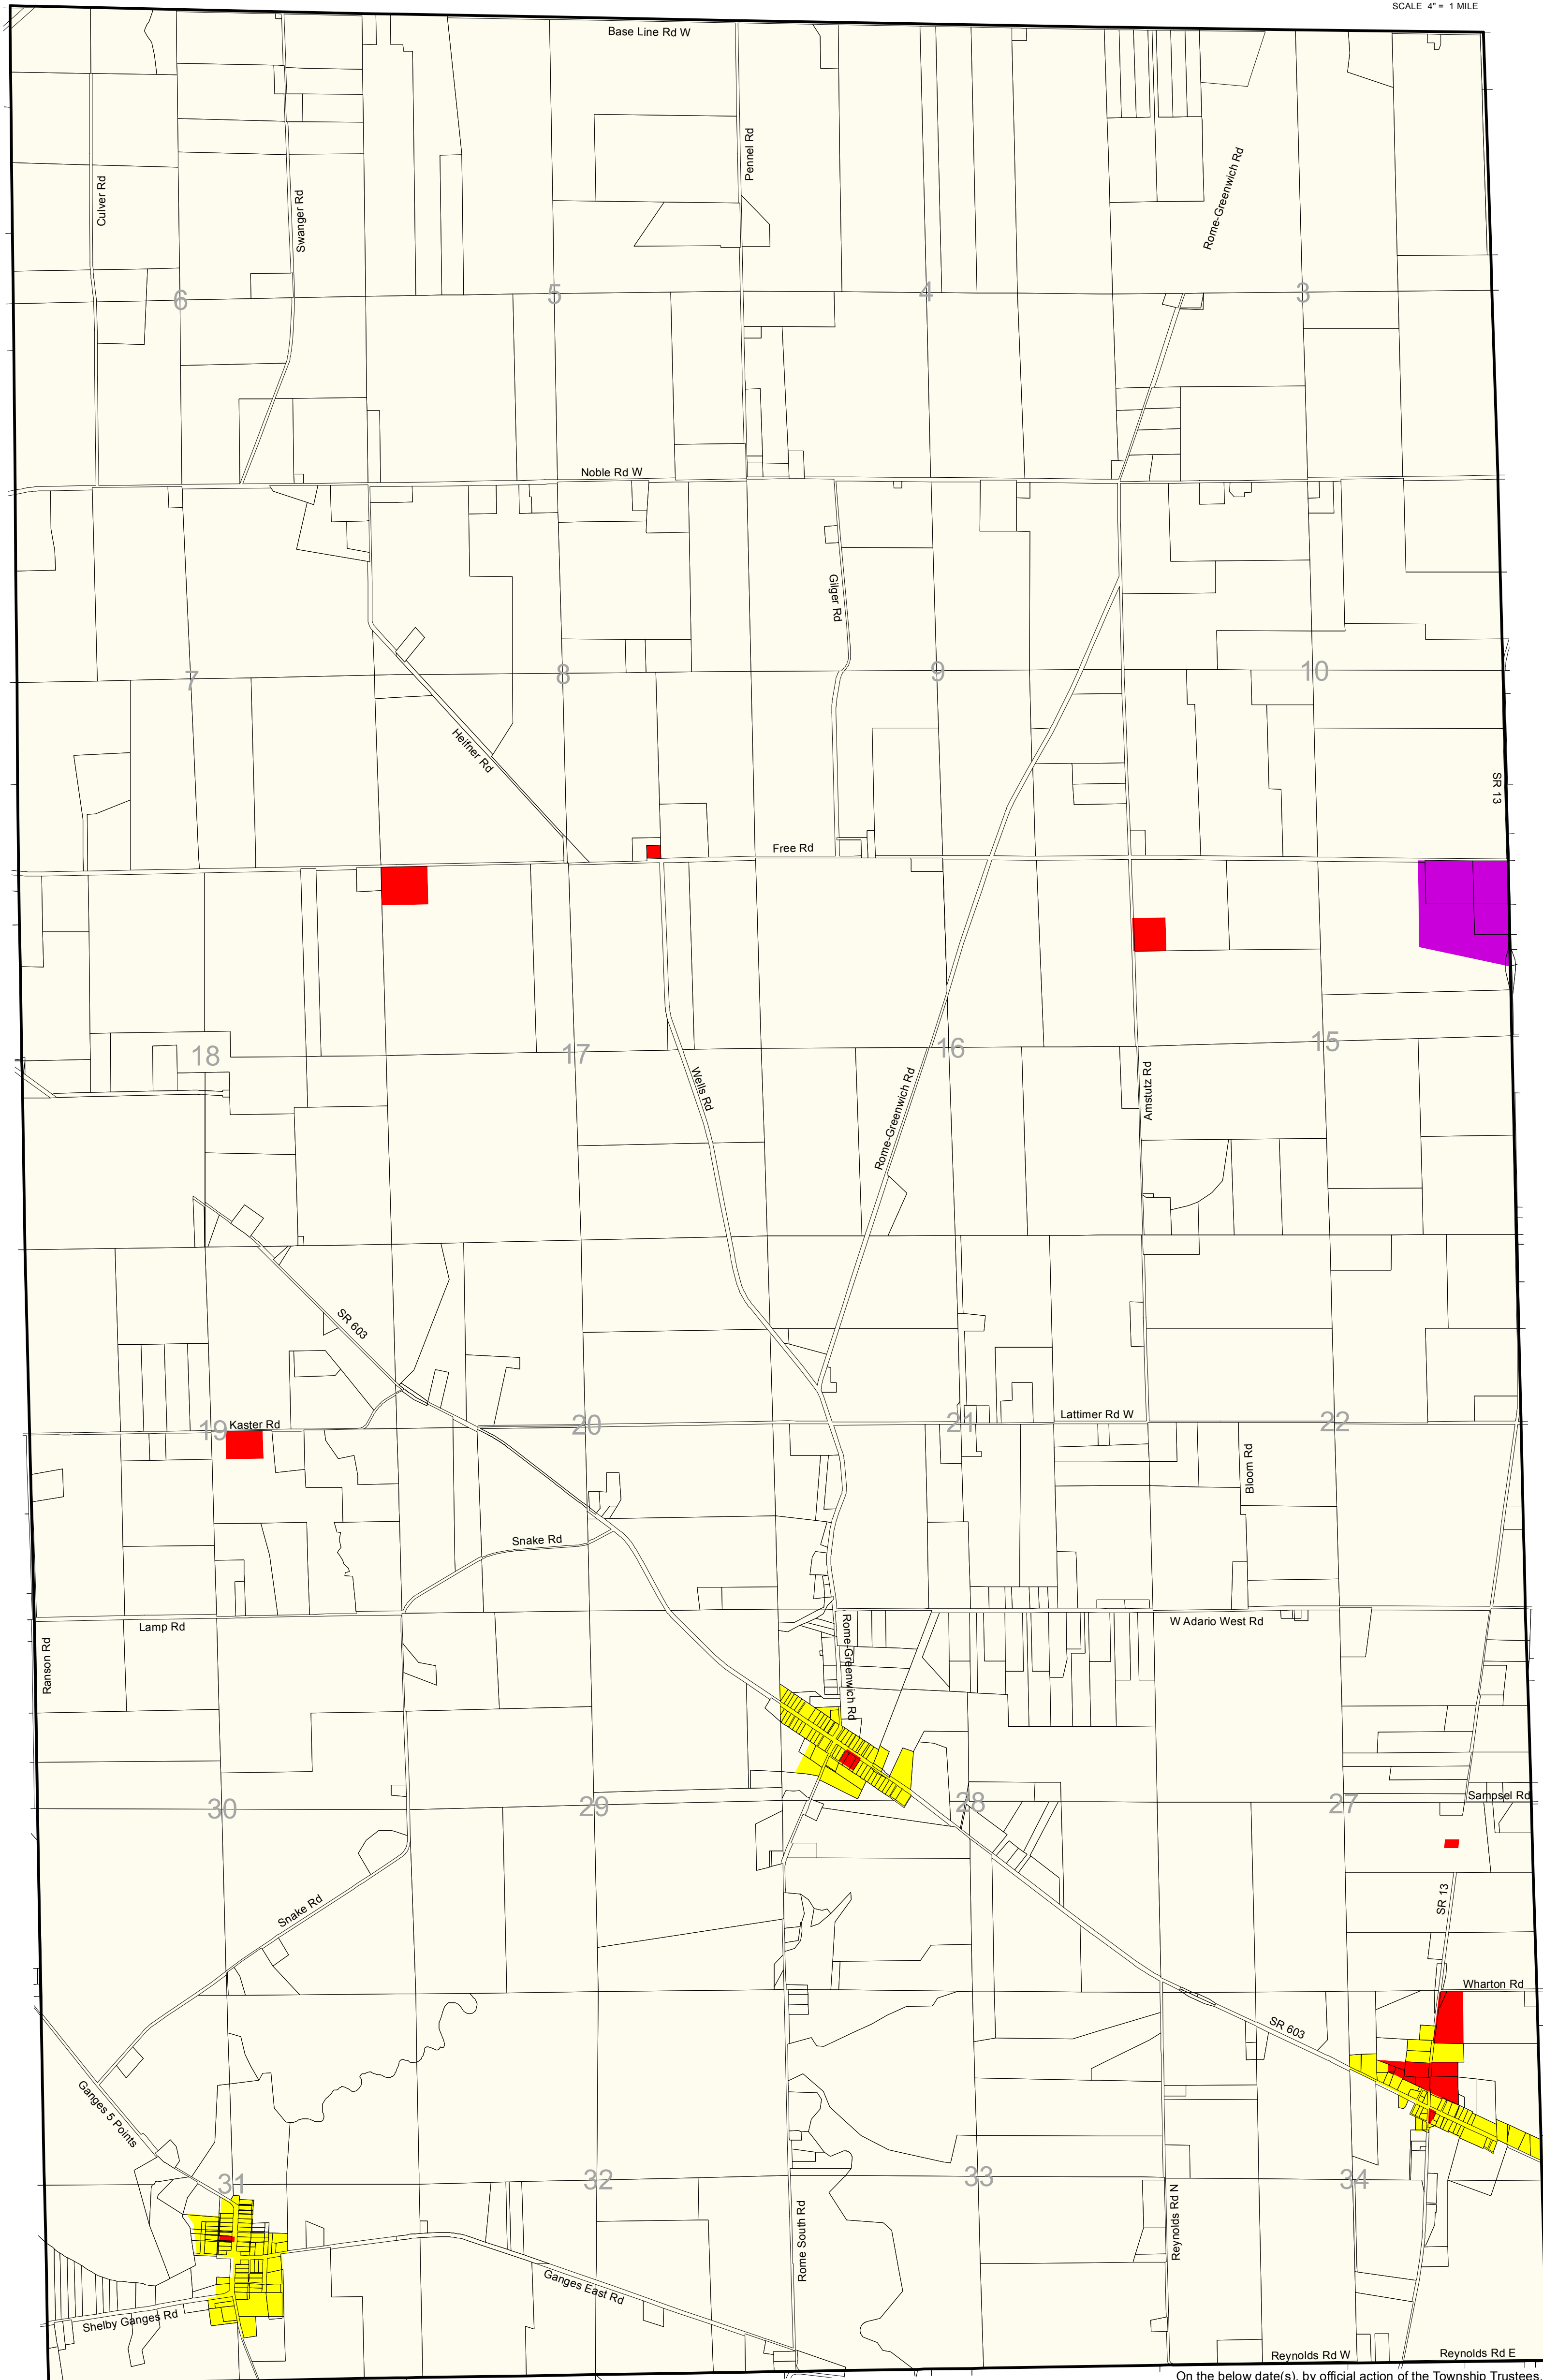

ZONING DISTRICT MAP

TOWNSHIP OF BLOOMINGGROVE

Richland County, Ohio

On the below date(s), by official action of the Township Trustees, the following changes were made:

January 27, 2006
 April 27, 2015
 April 23, 2018

This is to certify that this is the official Zoning Districts Map referred to in Section 300.1 of the Zoning Resolution of the Township of Bloominggrove, County of Richland, Ohio, Adopted on May 10, 2005.

LEGEND

- RR/A RURAL RESIDENTIAL/AGRICULTURE DISTRICT
- R RESIDENTIAL DISTRICT
- B BUSINESS DISTRICT
- I INDUSTRIAL DISTRICT