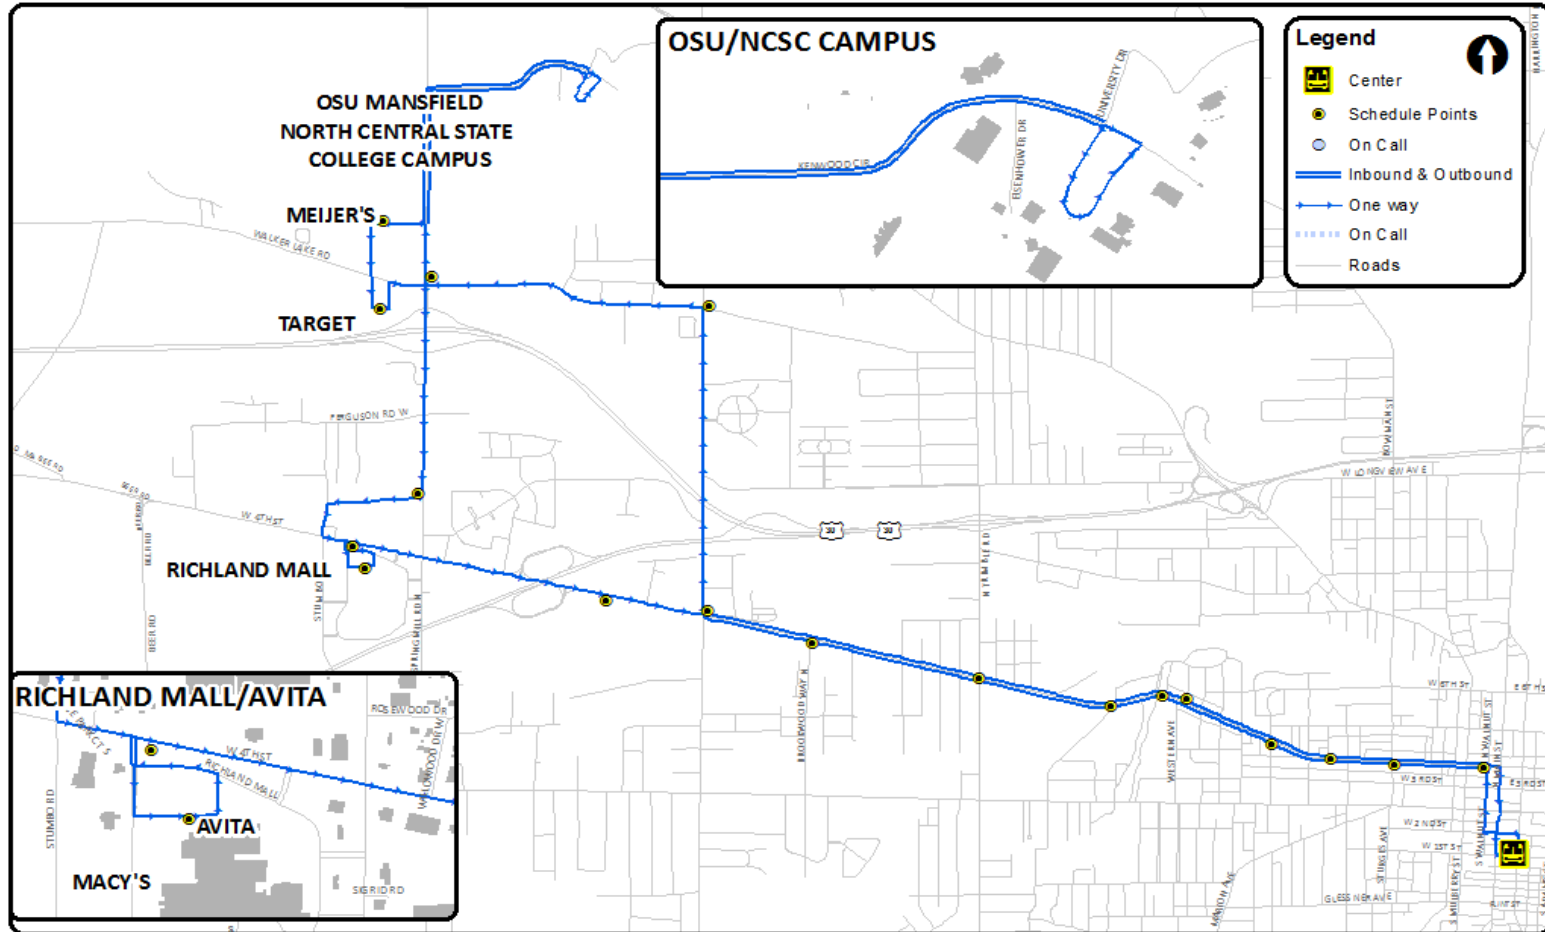

Route 9 - West Fourth Street & OSU/NCSC Campus

Bus leaves on the hour

First bus - 7:00 am Last bus - 5:00 pm

Leave Transit Center	On the hour
W Fourth St & Washington Ave	06 after
W Fourth St & Parkway Blvd	08 after
W Fourth St & N Linden Rd	09 after
W Fourth St & N Trimble Rd	11 after
W Fourth St & N Home Rd	13 after
N Home Rd & Walker Lake Rd	15 after

N Lex-Springmill Rd & Walker Lake Rd	17 after
Buckeye Village Apartments	19 after
O.S.U./N.C.S.C	22 after
Leave O.S.U./N.C.S.C.	24 after
Meijer	29 after
Target/Ontario Towne Center	32 after
Village Mall Dr & N Lex-Springmill Rd	36 after

Richland Mall/Avita North Entrance	40 after
Across from 4th St Plaza	43 after
W Fourth St & N Brookwood Way	46 after
W Fourth St & N Trimble Rd	47 after
W Fourth St & N Linden Rd	49 after
W Fourth St & Penn Ave	51 after
W Fourth St & Bowman St	53 after
W Fourth St & N Main St	54 after
Arrive Transit Center	55 after