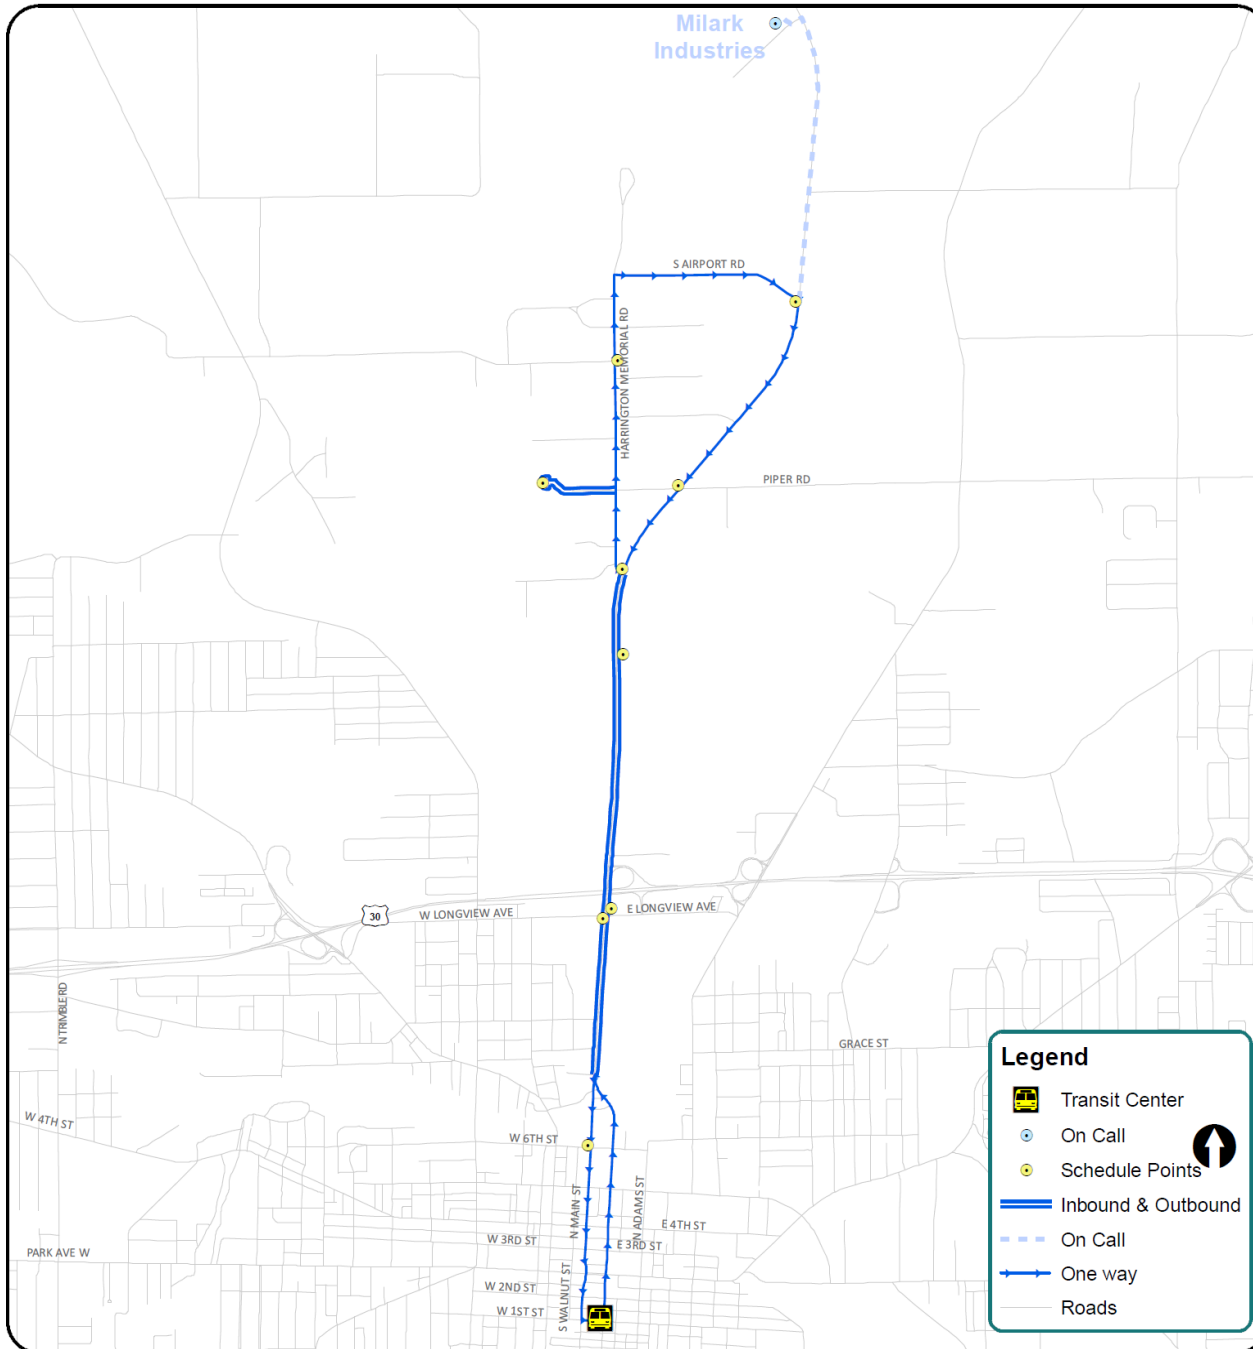

Route 15 - Airport / Industrial Park

Bus leaves at 6:00 am, 6:30 am, 3:00 pm & 3:30 pm

Leave Transit Center	00 & 30 after
Longview Ave. & N. Main St.	06 & 36 after
Mansfield Correctional Institution	07 & 37 after
Harrington Memorial Rd. & Paragon Pkwy: (School Specialties)	09 & 39 after
Harrington Memorial Rd. & Cairns Rd.	11 & 41 after
Airport Rd. & N. Main St.	13 & 43 after
N. Main St. & Piper Rd.	14 & 44 after
Harrington Memorial Rd. & N. Main St.	15 & 45 after
N. Main St. & Longview Ave.	18 & 48 after
N. Main St. & W. 6th St.	22 & 52 after
Arrive Transit Center	25 & 55 after

Service to Milark Industries by request only. Need to call the Transit Center at least 5 min before route start for service.