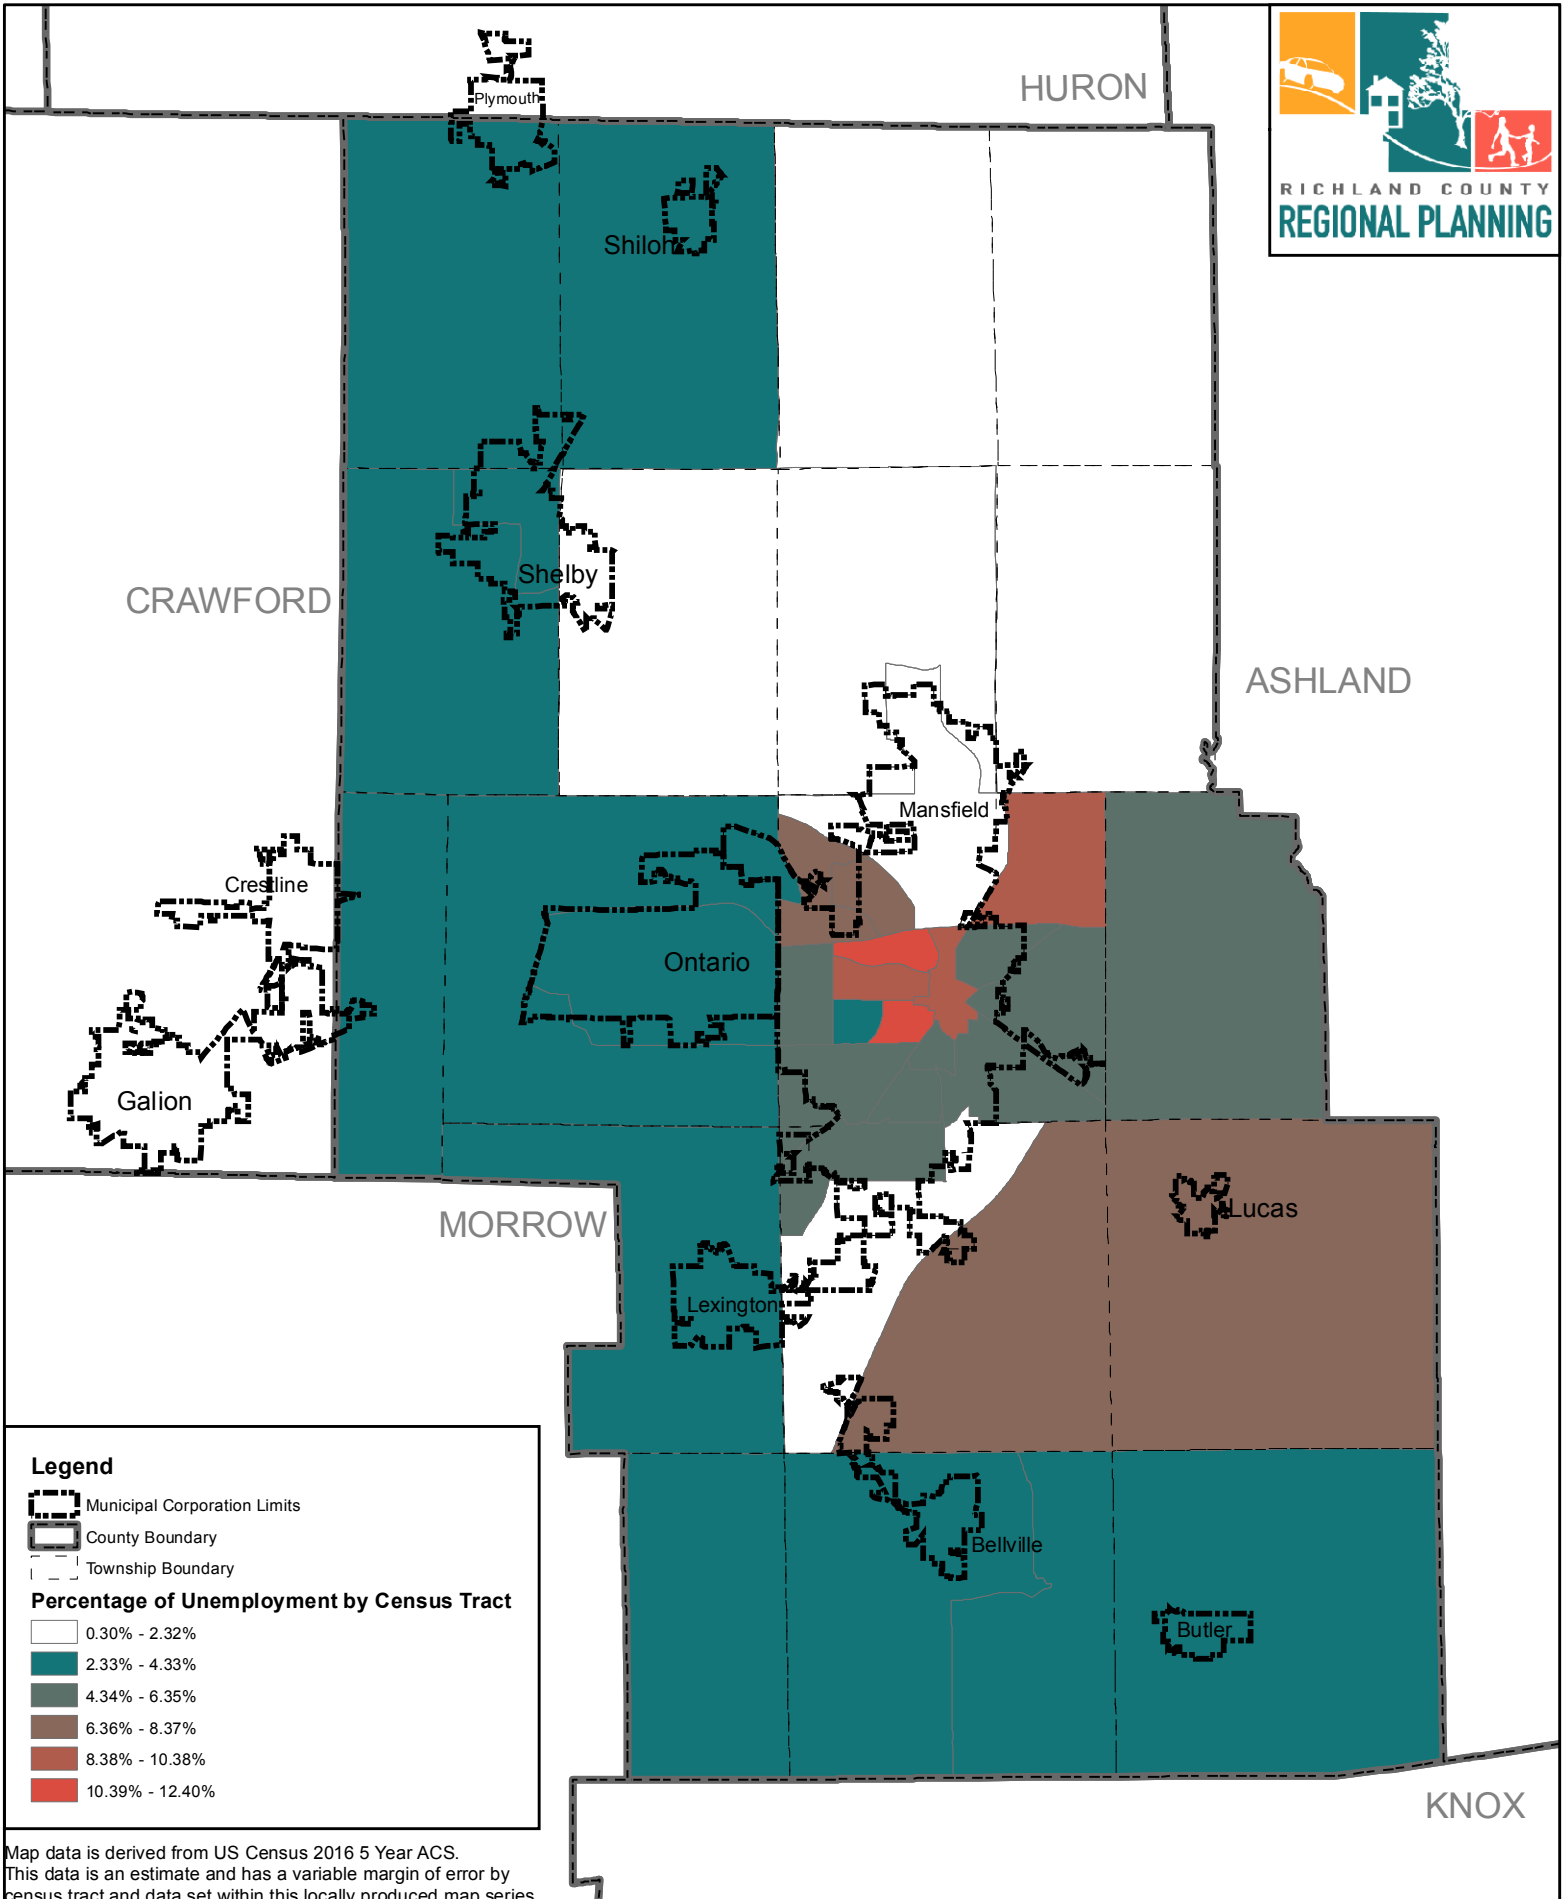

Richland County: Unemployment

Map data is derived from US Census 2016 5 Year ACS. This data is an estimate and has a variable margin of error by census tract and data set within this locally produced map series.