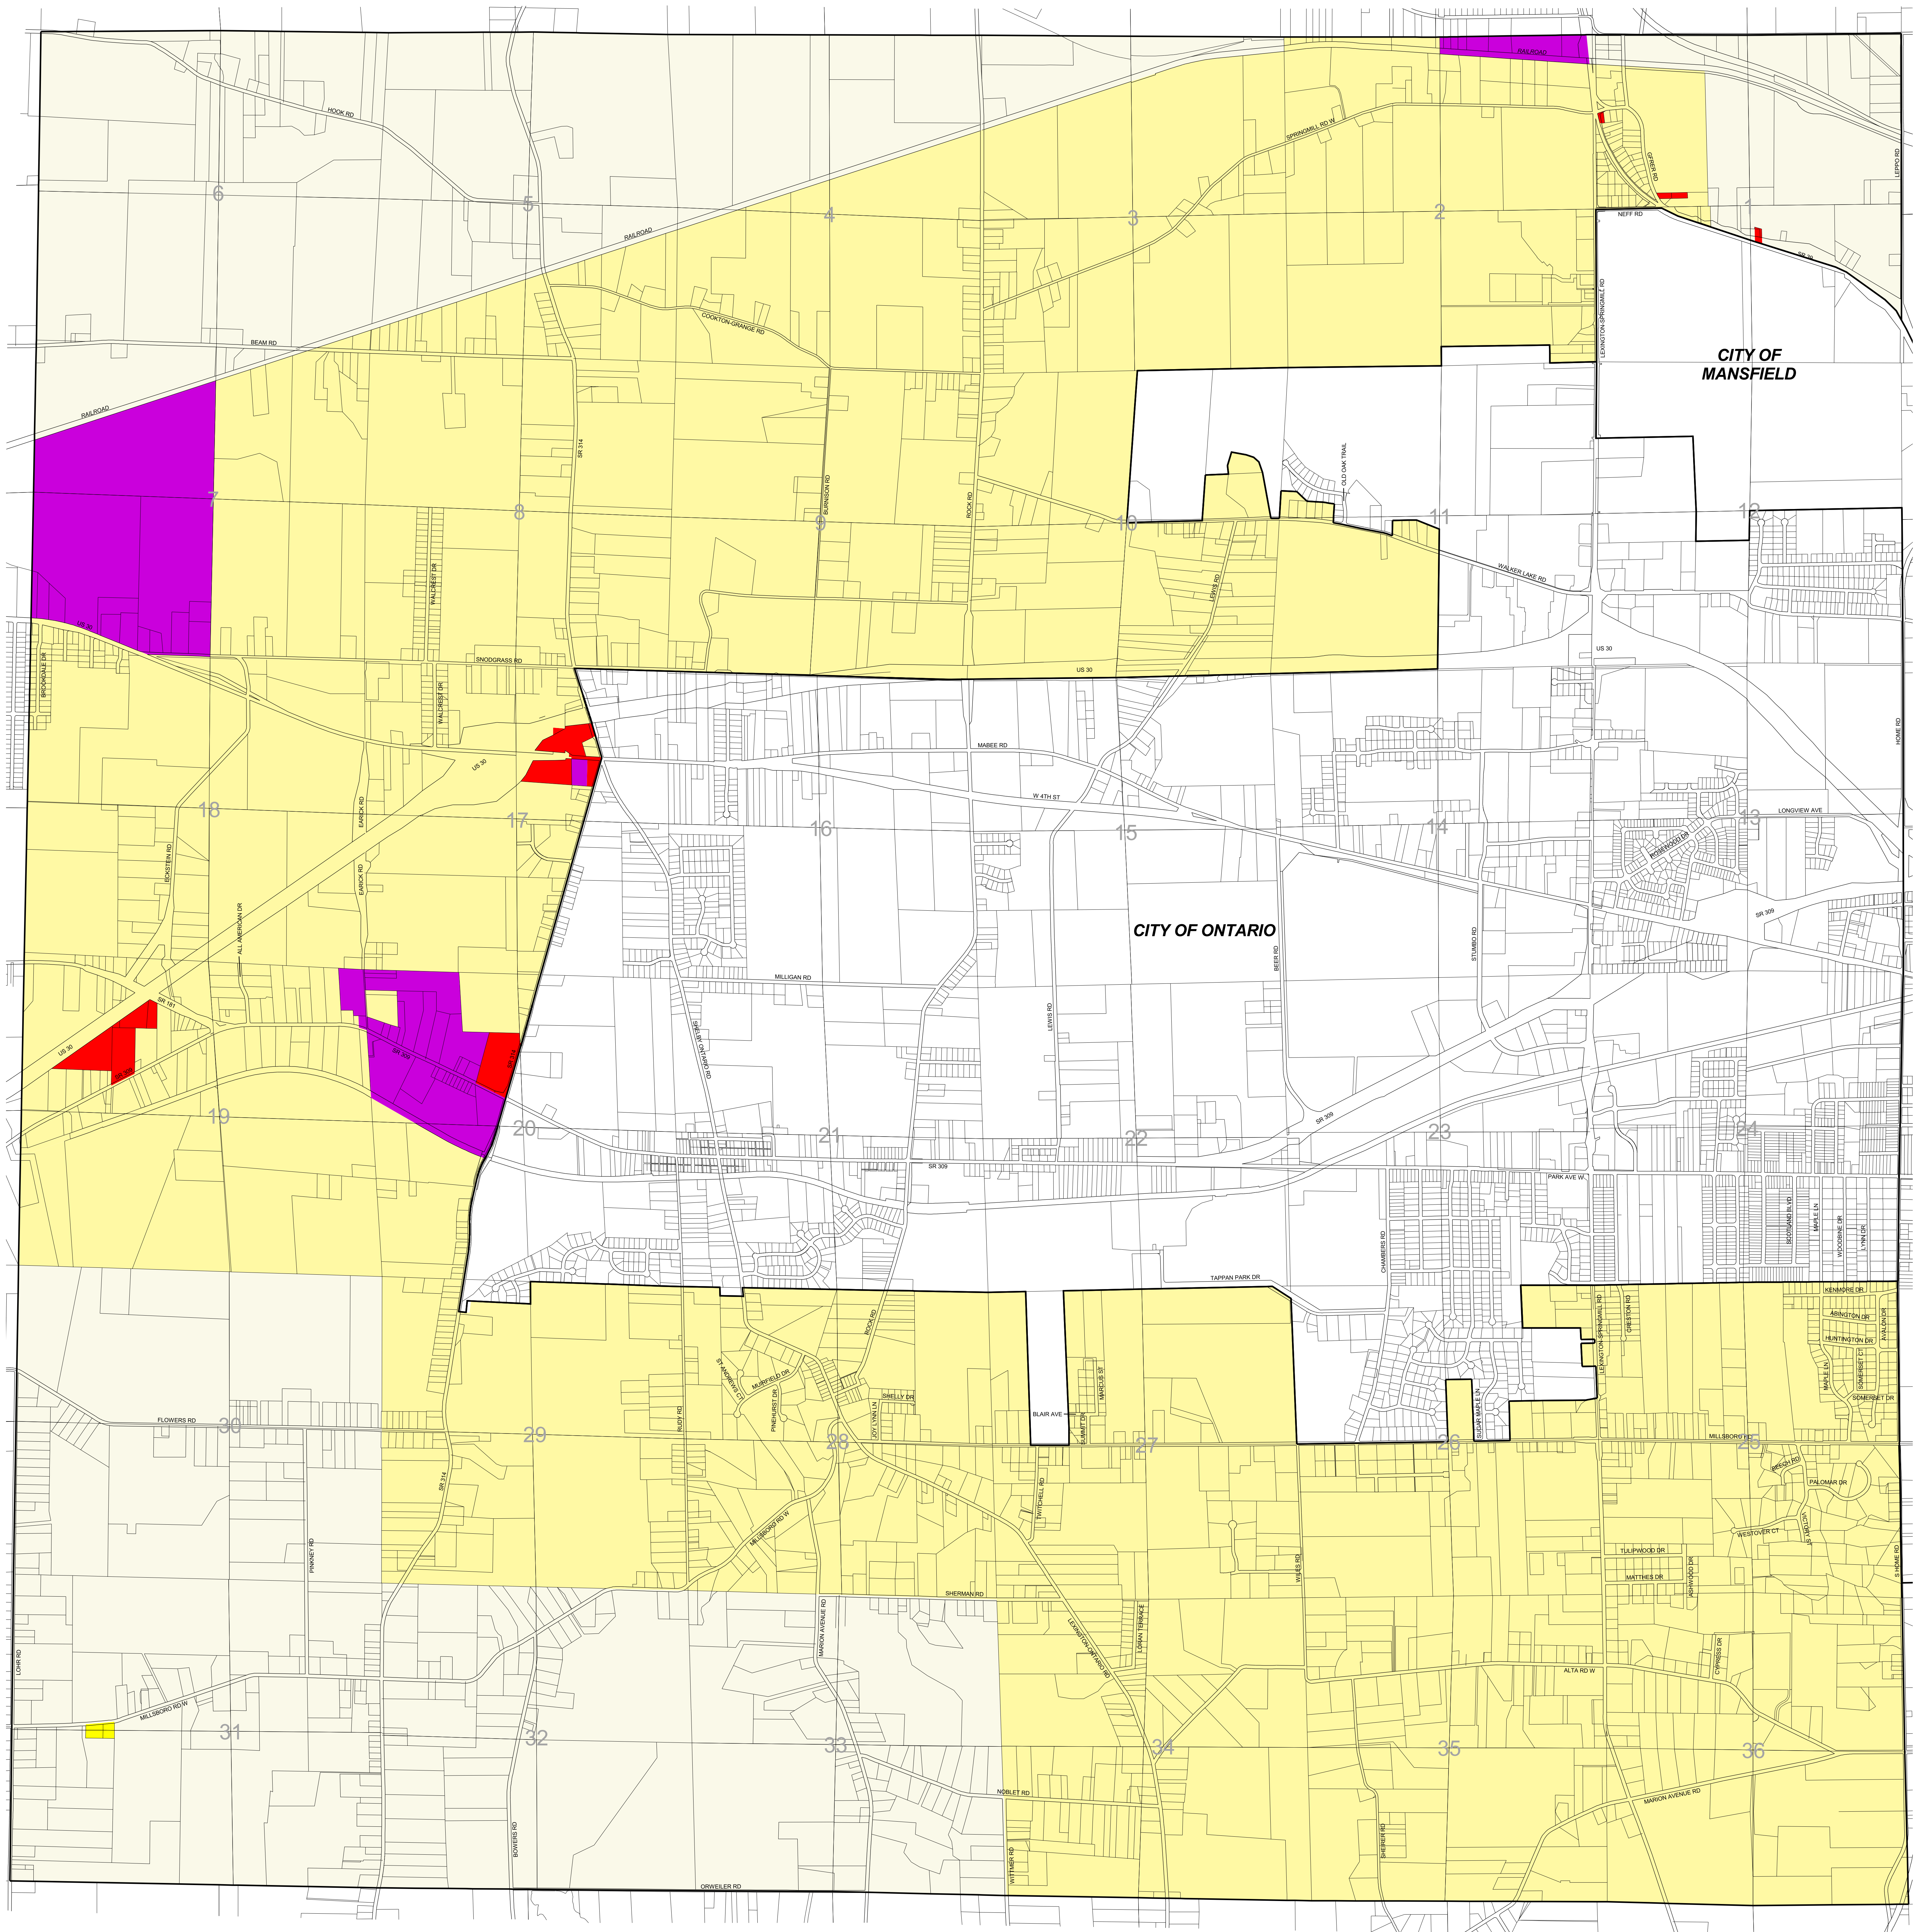

ZONING DISTRICT MAP TOWNSHIP OF SPRINGFIELD

Richland County, Ohio

SCALE 1" = 1000'

LEGEND

- RR RURAL RESIDENTIAL DISTRICT
- R-1 RESIDENTIAL DISTRICT
- R-2 RESIDENTIAL DISTRICT
- B-1 BUSINESS DISTRICT
- I-1 INDUSTRIAL DISTRICT

On the below date(s), by official action of the Township Trustees, the following changes were made:
January 28, 2006
August 11, 2008

SPRINGFIELD TOWNSHIP TRUSTEES

/s/ Michael A. Frye
Michael A. Frye

/s/ Jack A. Spangler
Jack A. Spangler

/s/ Bettie A. Jones
Bettie A. Jones

ATTEST:

/s/ Bruce E. Boyce
Bruce E. Boyce
Township Clerk