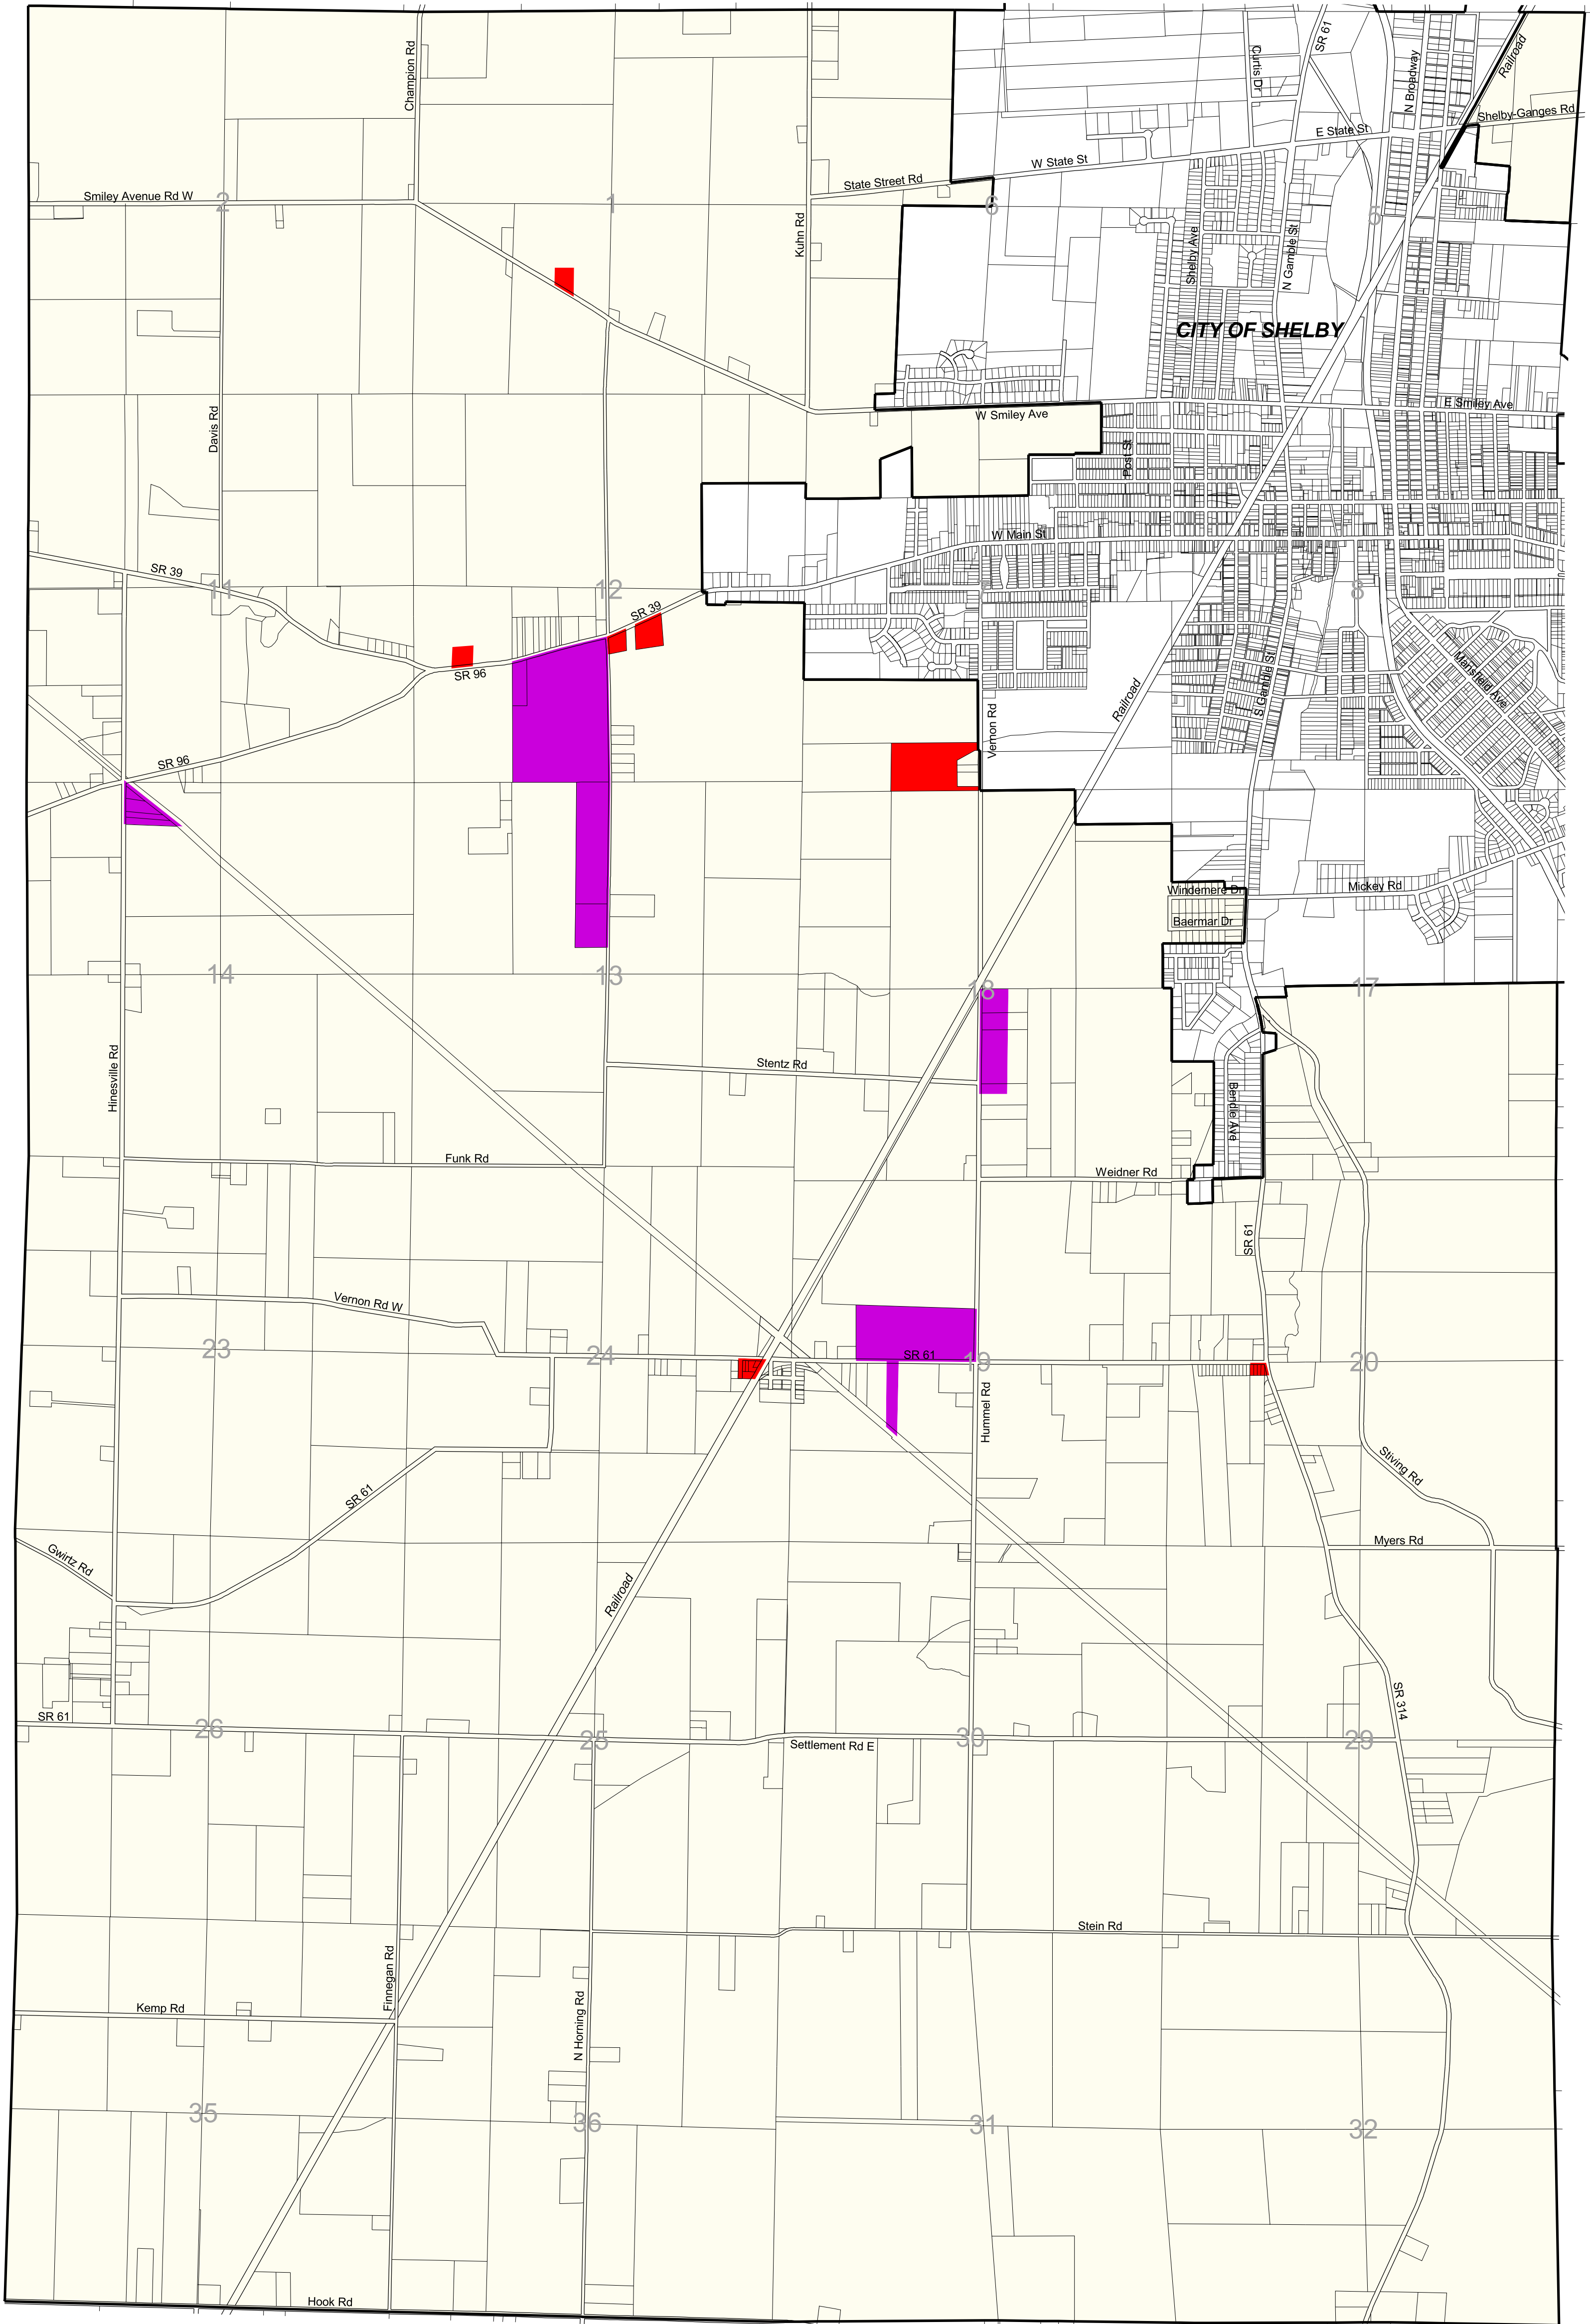

ZONING DISTRICT MAP TOWNSHIP OF SHARON

Richland County, Ohio

SCALE 4" = 1 MILE

SHARON TOWNSHIP TRUSTEES

/s/ Dale L. Schroeder
Dale L. Schroeder

/s/ Edward A. Schumacher
Edward A. Schumacher

/s/ John F. Scherer
John F. Scherer

LEGEND

- RR RURAL RESIDENTIAL DISTRICT
- R RESIDENTIAL DISTRICT
- B BUSINESS DISTRICT
- I INDUSTRIAL DISTRICT

On the below date(s), by official action of the Township Trustees, the following changes were made:
June 19, 2003

ATTEST:

/s/ Ursula A. Esterline
Ursula A. Esterline
Township Clerk