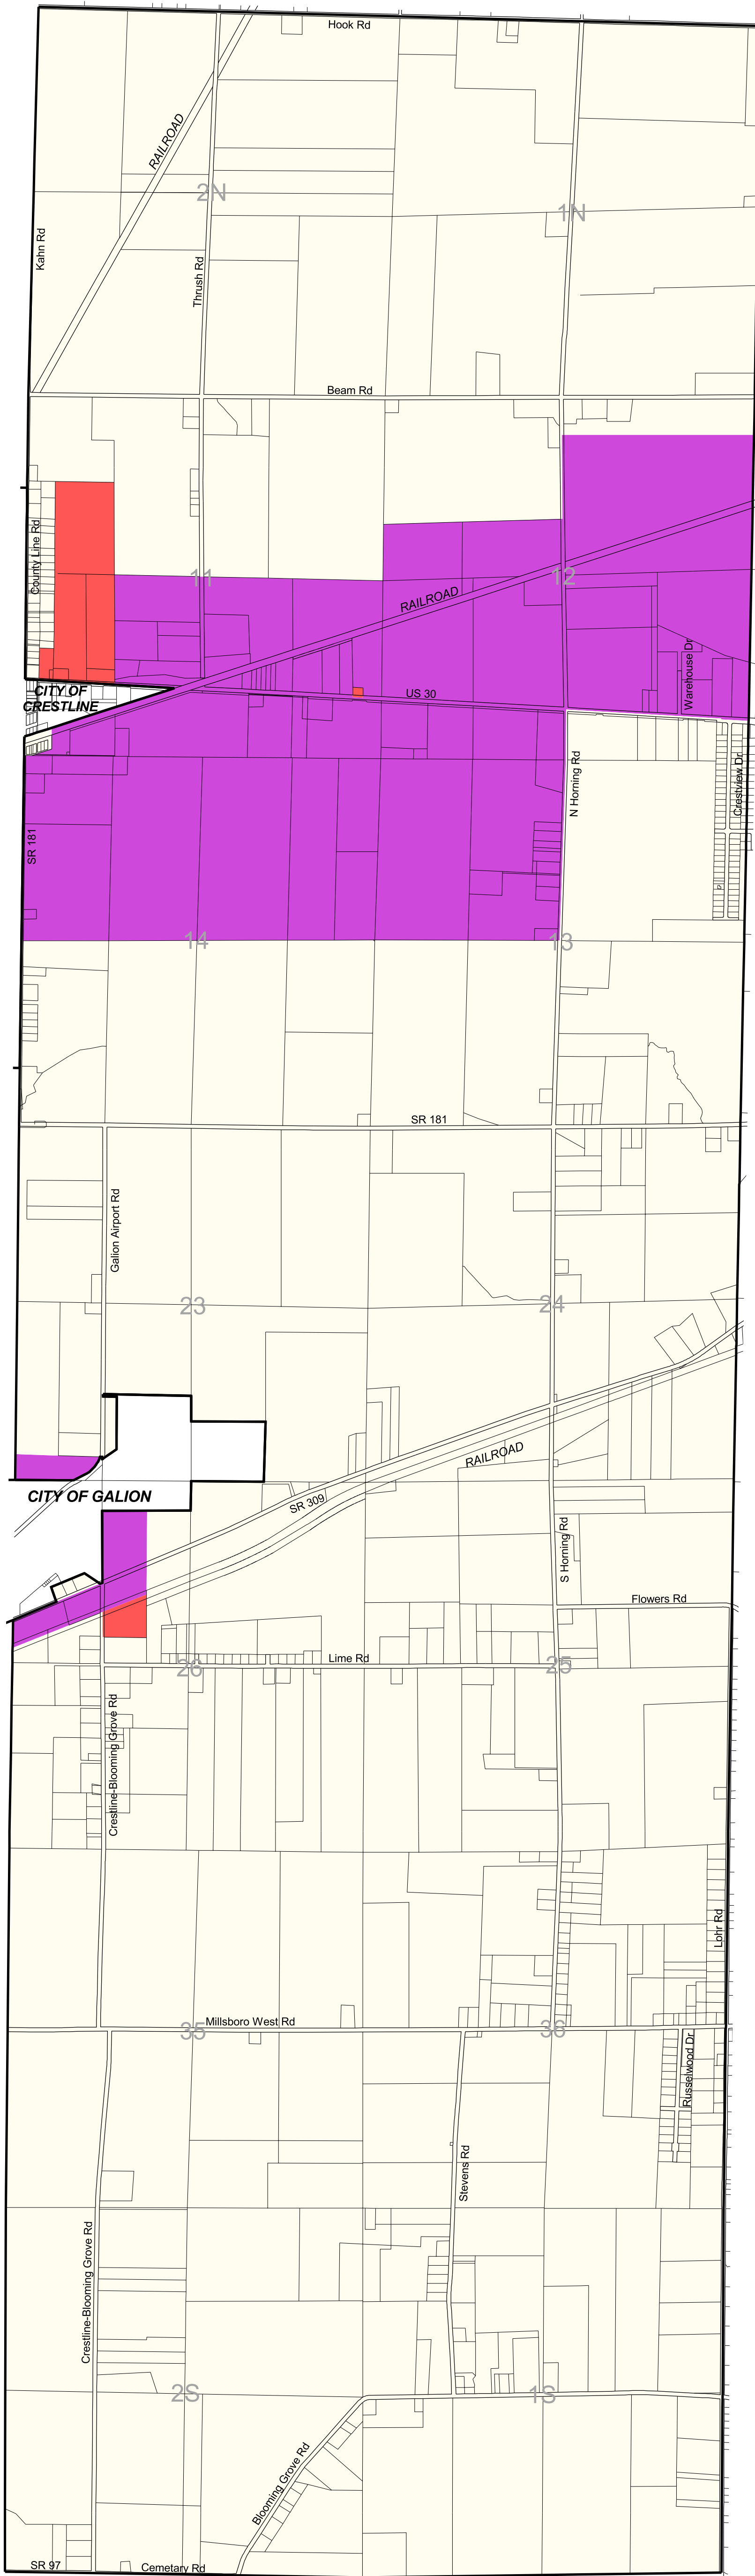

ZONING DISTRICT MAP TOWNSHIP OF SANDUSKY

Richland County, Ohio

SCALE 4" = 1 MILE

This is to certify that this is the official Zoning Districts Map referred to in Section 300.1 of the Zoning Resolution of the Township of Sandusky, County of Richland, Ohio, Adopted on April 15, 1974, and otherwise amended up to this 14 day of May, 2003.

SANDUSKY TOWNSHIP TRUSTEES

/S/ David J. Kirchbaum
David J. Kirchbaum

/S/ Roger A. Hieber
Roger A. Hieber

/S/ Daniel Gorbett
Daniel Gorbett

LEGEND

	R RESIDENTIAL DISTRICT
	B BUSINESS DISTRICT
	I INDUSTRIAL DISTRICT

ATTEST:

/S/ Sally A. Glauer
Sally A. Glauer
Township Clerk