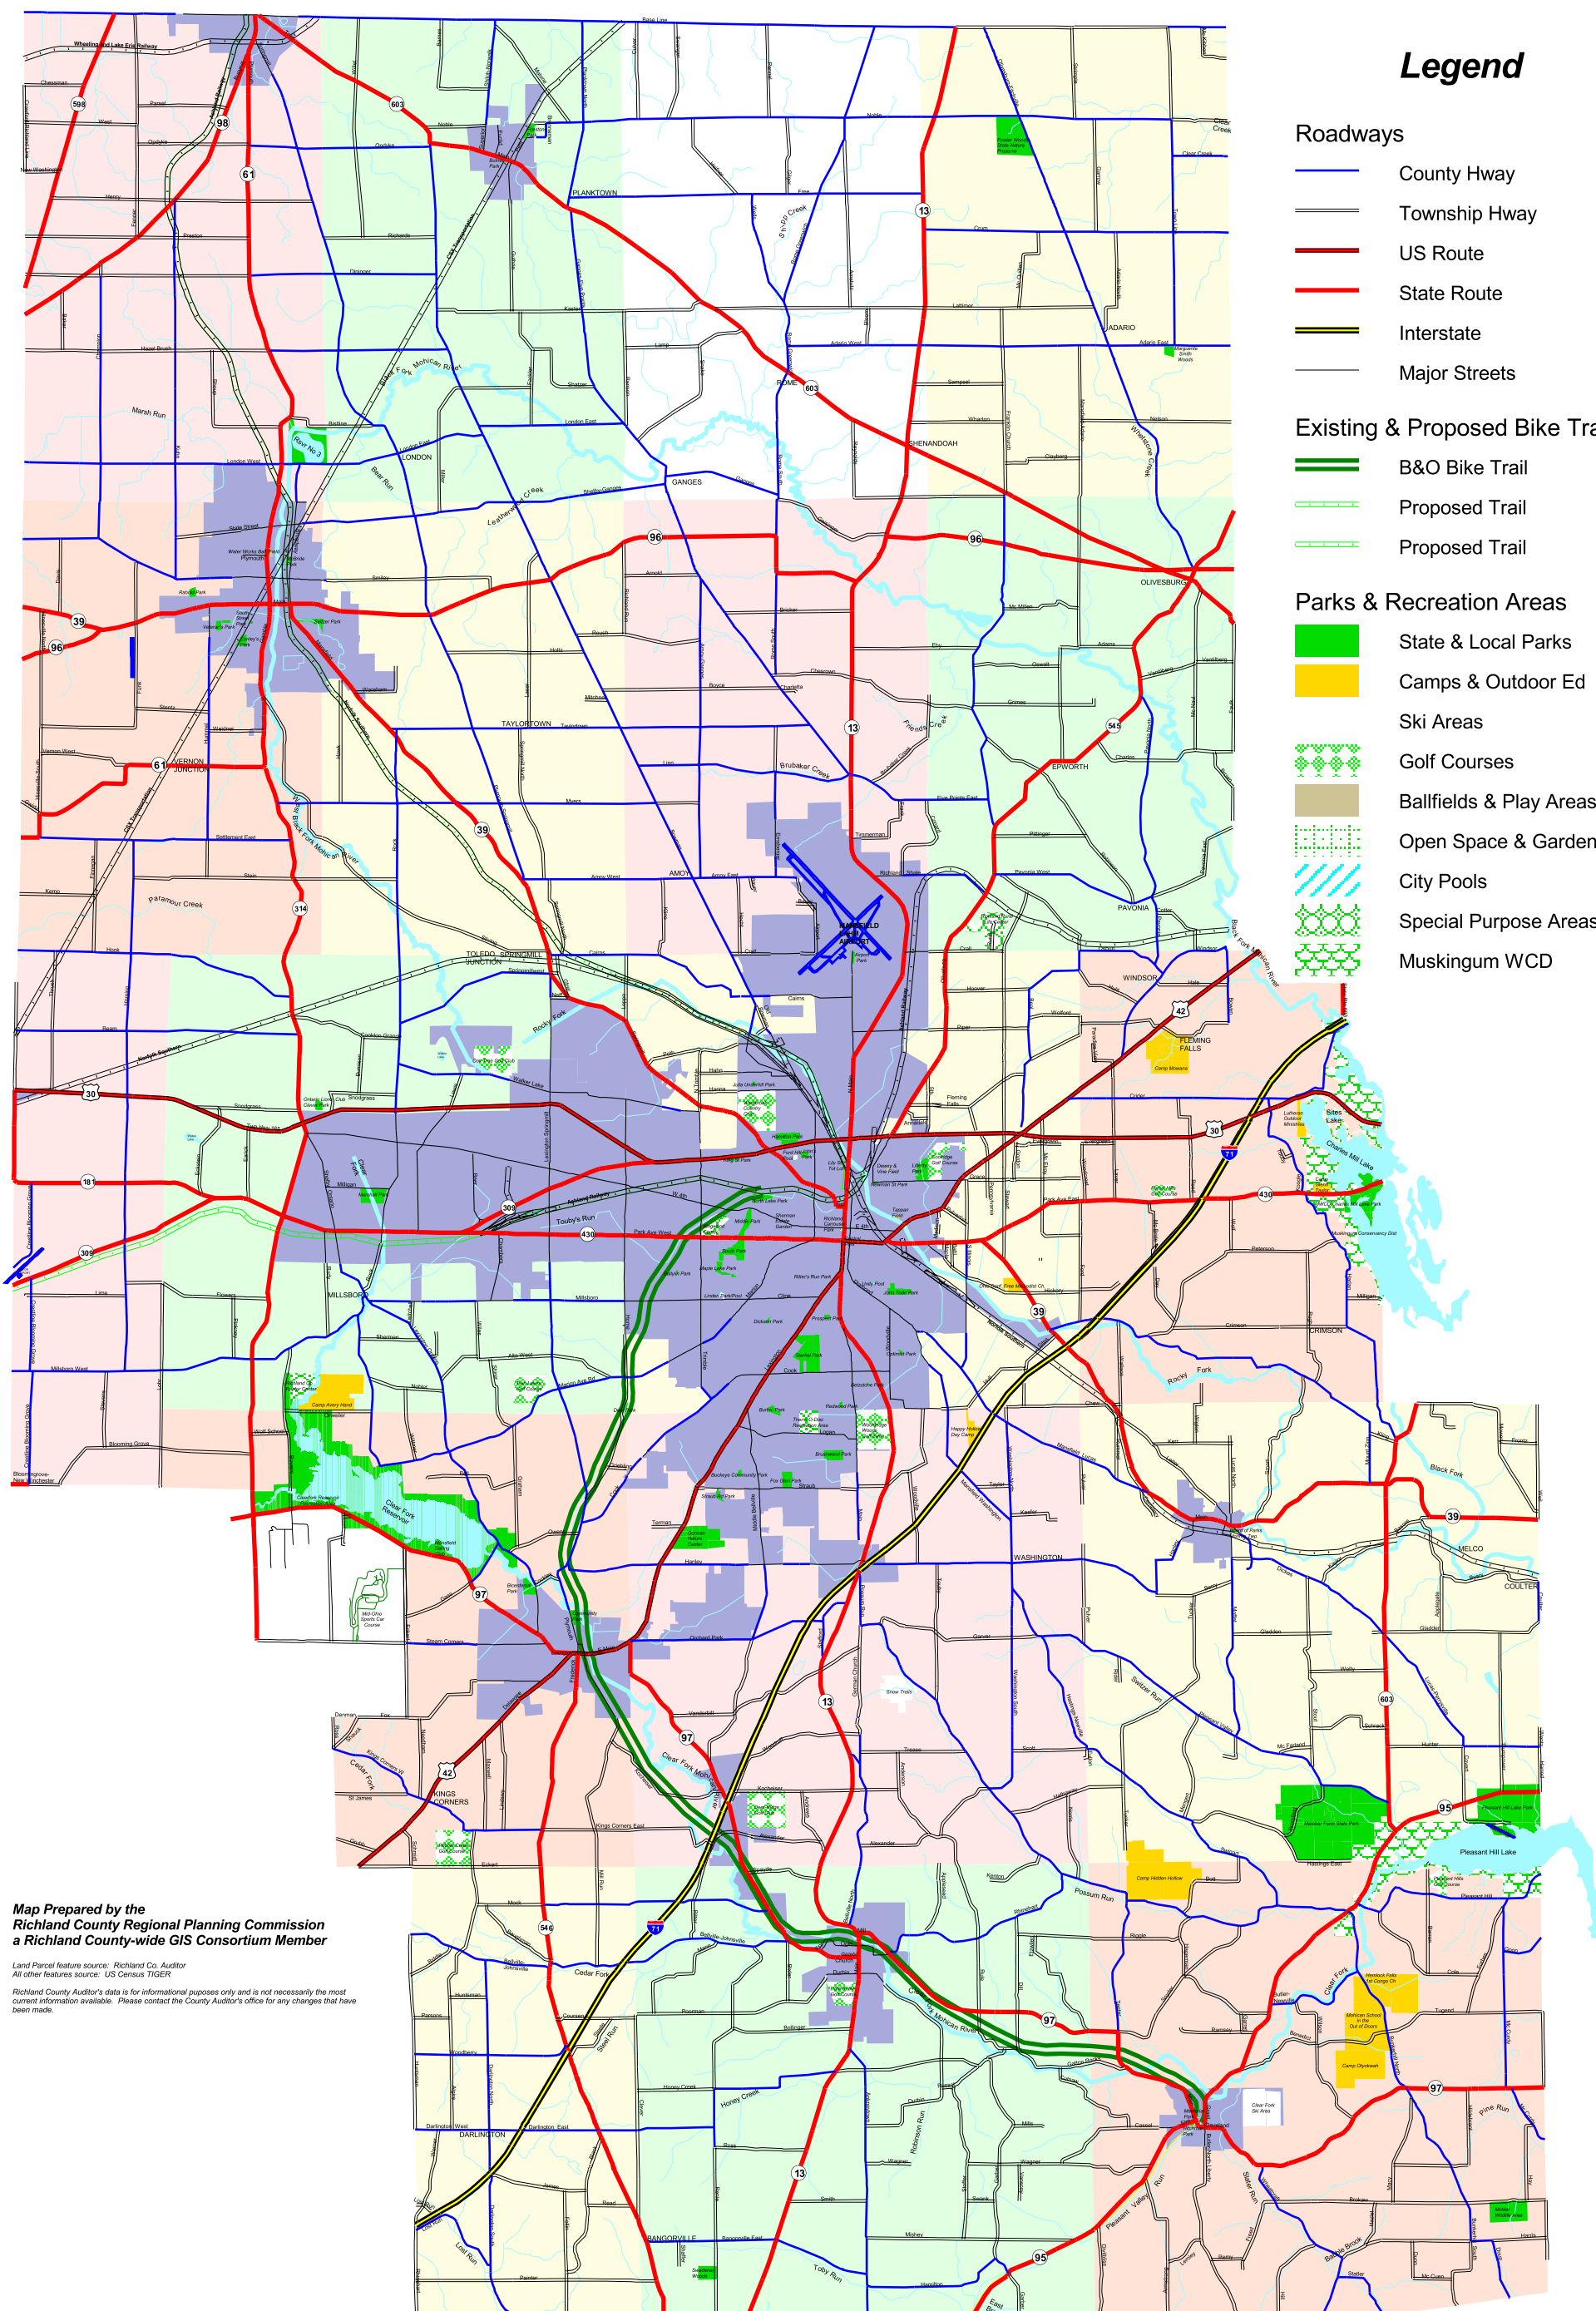

Richland County, Ohio

Parks & Recreation Areas

Legend

Roadways

- County Hwy
- Township Hwy
- US Route
- State Route
- Interstate
- Major Streets

Existing & Proposed Bike Trails

- B&O Bike Trail
- Proposed Trail
- Proposed Trail

Parks & Recreation Areas

- State & Local Parks
- Camps & Outdoor Ed
- Ski Areas
- Golf Courses
- Ballfields & Play Areas
- Open Space & Gardens
- City Pools
- Special Purpose Areas
- Muskingum WCD

Map Prepared by the
Richland County Regional Planning Commission
a Richland County-wide GIS Consortium Member