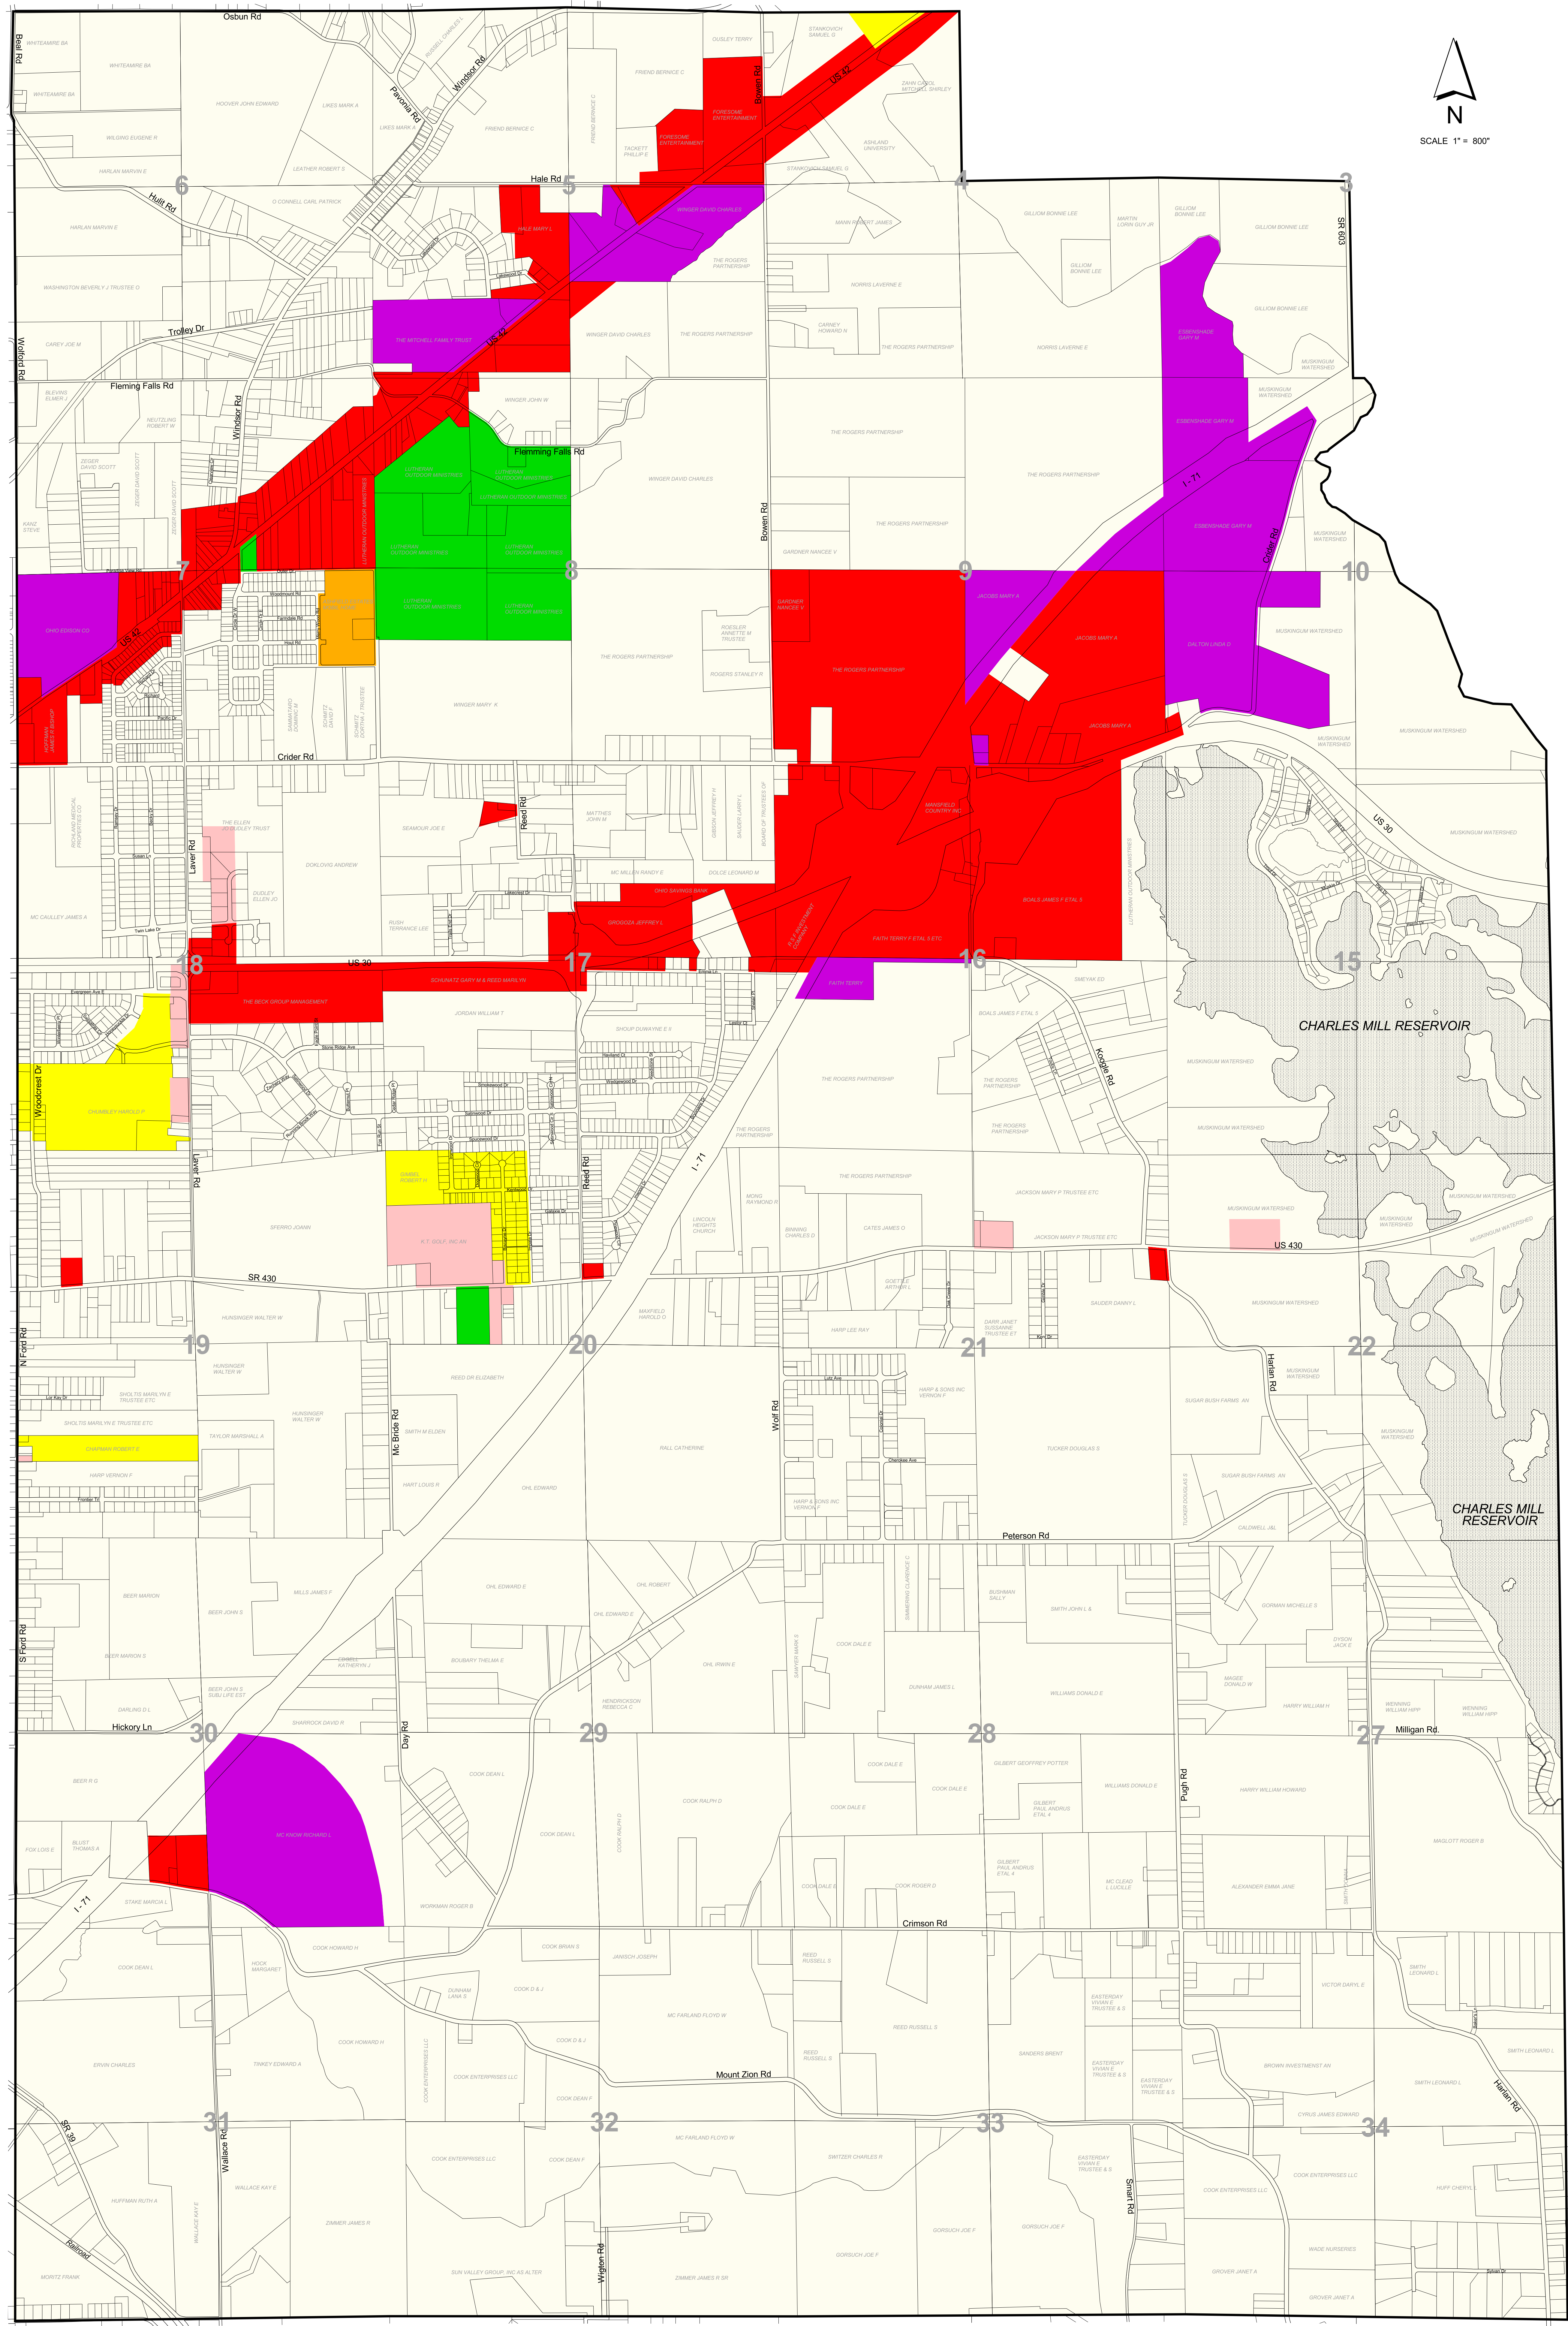

MIFFLIN TOWNSHIP ZONING MAP

Richland County, Ohio

This is to certify that this is the official Zoning Districts Map referred to in Section 300.1 of the Zoning Resolution of the Township of Mifflin, County of Richland, Ohio, Adopted on December 22, 1986, and otherwise amended up to the 27th day of August, 2002.

MIFFLIN TOWNSHIP TRUSTEES

/s/ Roger D. Cook
Roger D. Cook

/s/ Russell S. Reed
Russell S. Reed

/s/ John Jachtolnycky
John Jachtolnycky

ATTEST:

/s/ Julie K. Geisel
Julie K. Geisel
Township Clerk

- LEGEND**
- R-1 RESIDENTIAL
 - R-2 RESIDENTIAL
 - MH MOBILE HOME
 - B-1 BUSINESS
 - B-2 BUSINESS
 - INDUSTRIAL
 - RECREATION
 - MIFFLIN TOWNSHIP BOUNDARY

On the below date(s), by official action of the Township Trustees, the following changes were made:
March 21, 2006