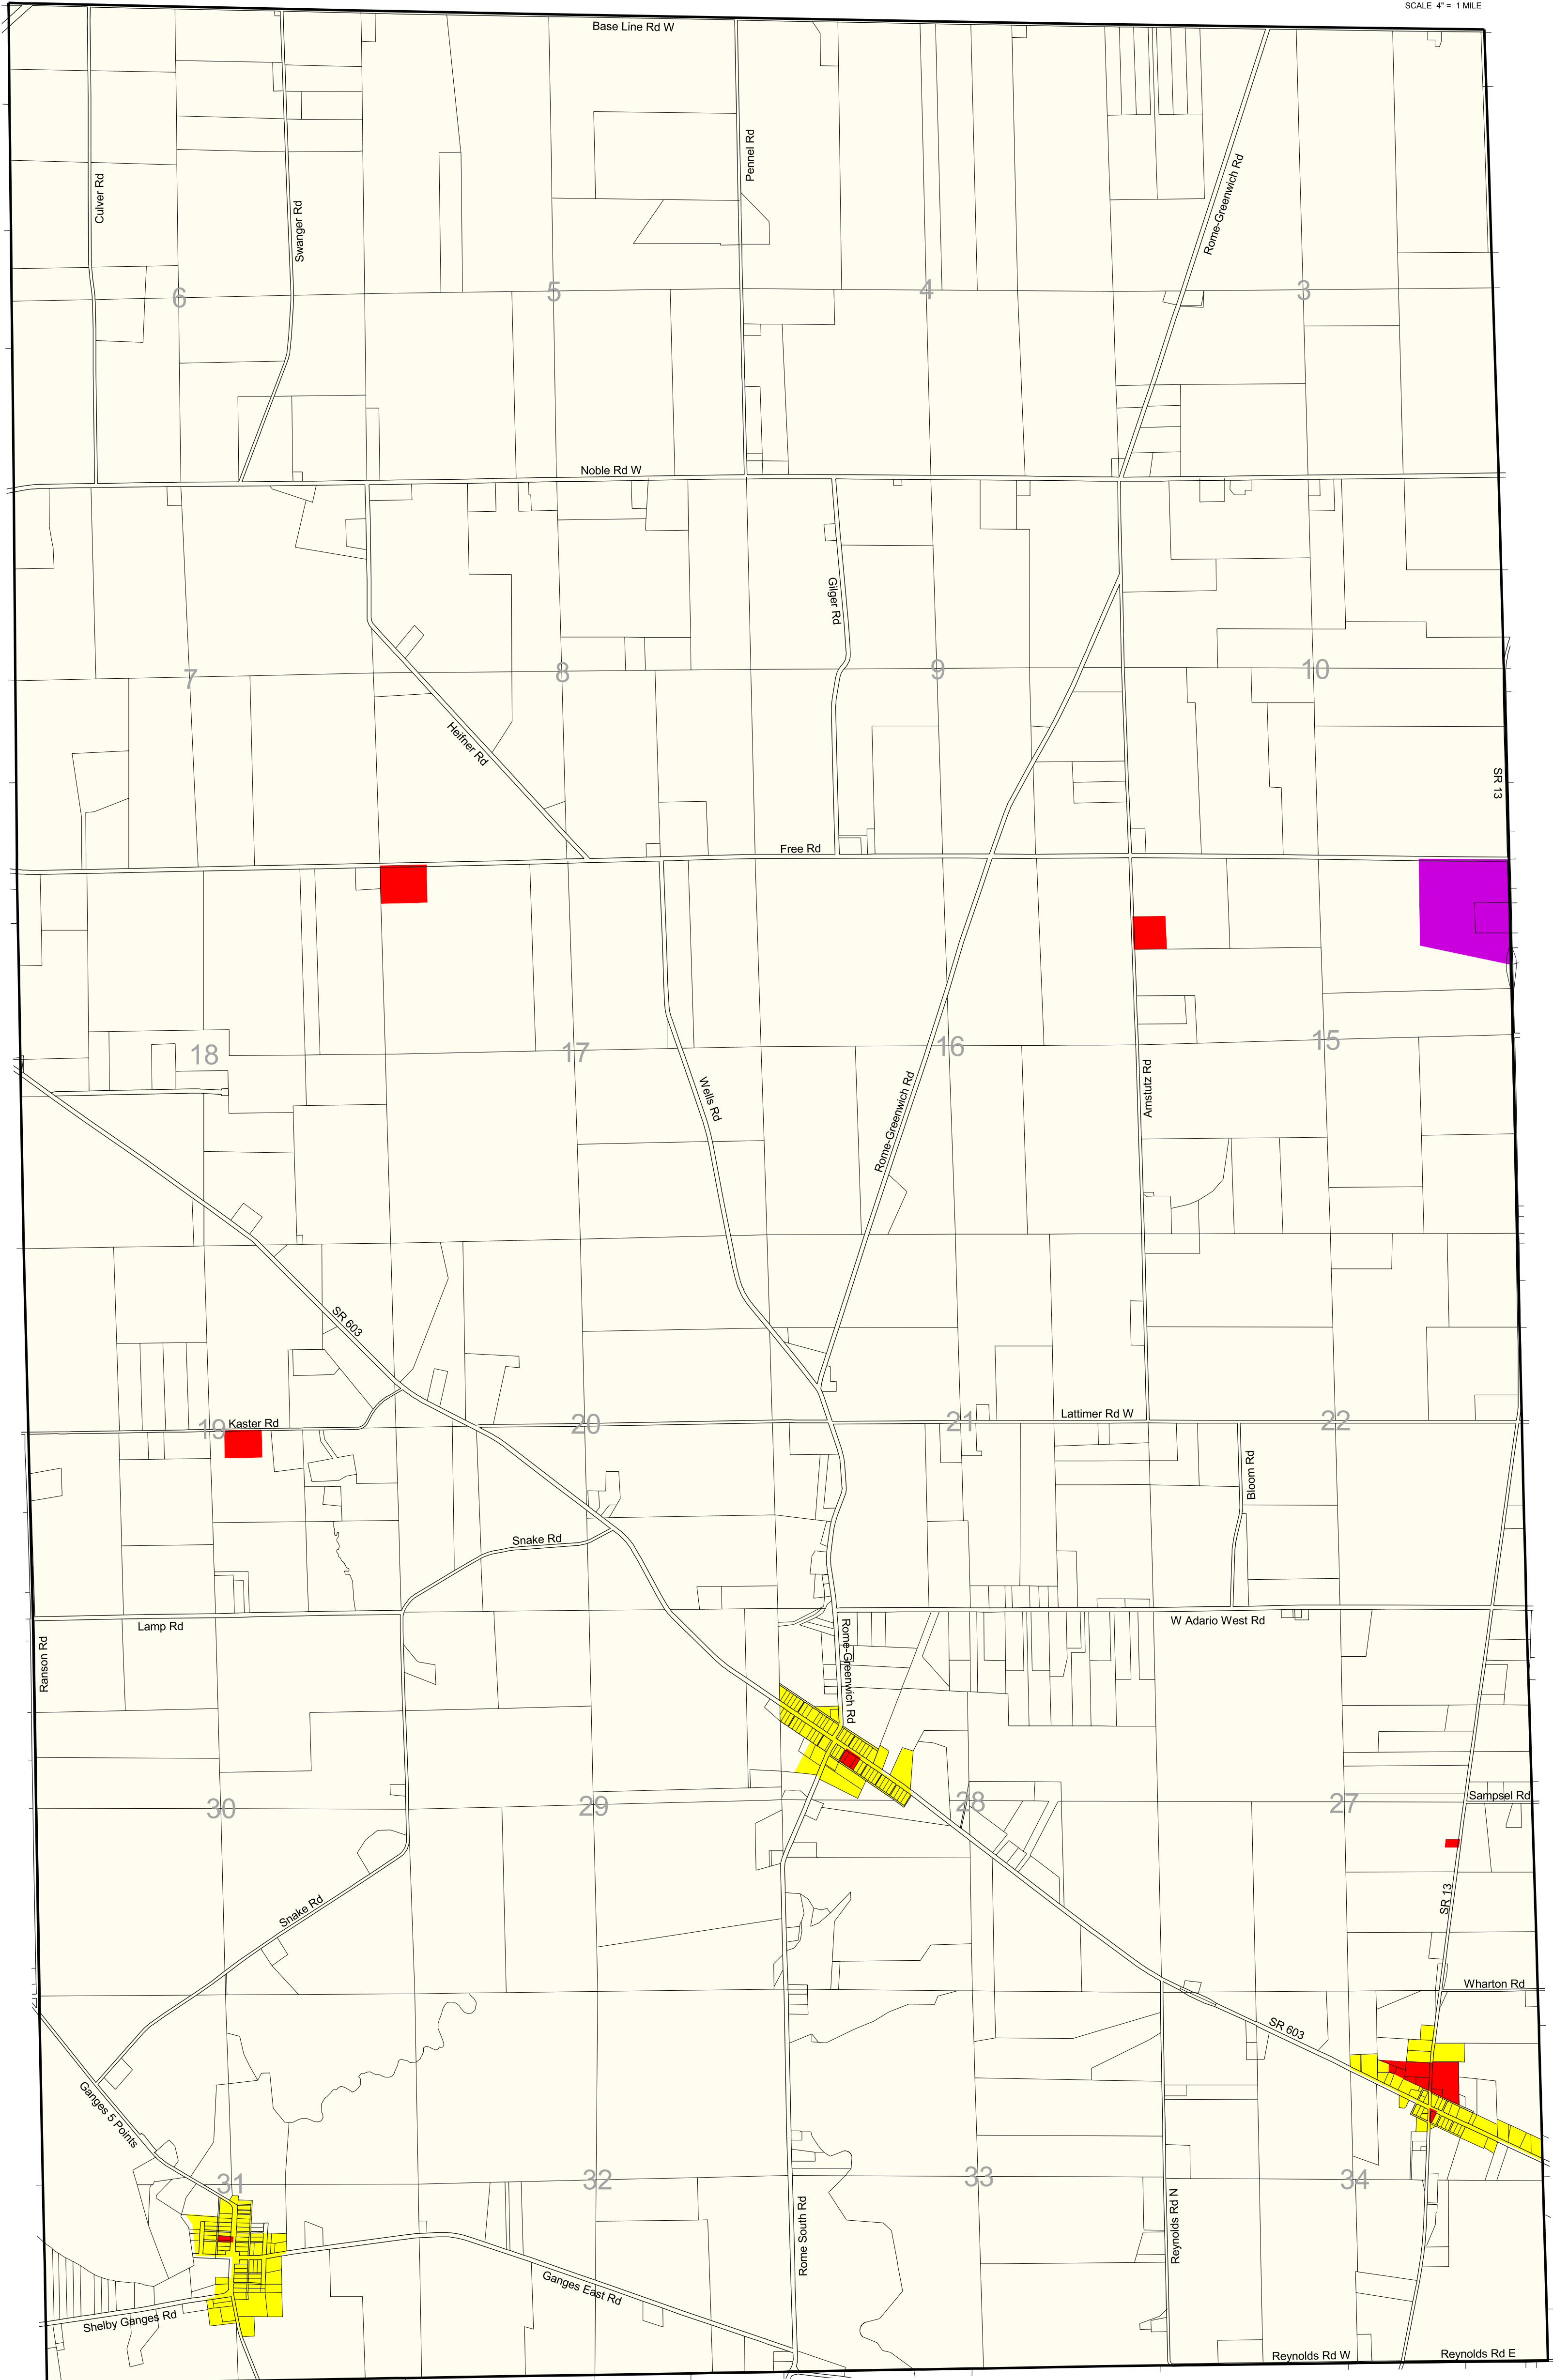

# ZONING DISTRICT MAP

## TOWNSHIP OF BLOOMINGGROVE

Richland County, Ohio

SCALE 4" = 1 MILE

This is to certify that this is the official Zoning Districts Map referred to in Section 300.1 of the Zoning Resolution of the Township of Bloominggrove, County of Richland, Ohio, Adopted on May 10, 2005.

**LEGEND**

- RR/A RURAL RESIDENTIAL/AGRICULTURE DISTRICT
- R RESIDENTIAL DISTRICT
- B BUSINESS DISTRICT
- I INDUSTRIAL DISTRICT

On the below date(s), by official action of the Township Trustees, the following changes were made: